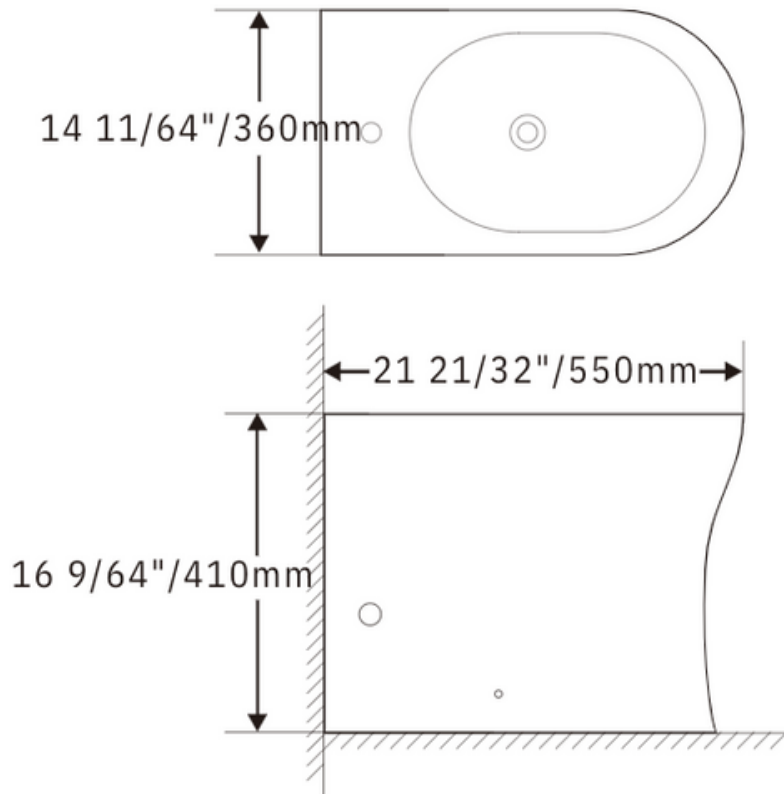

For the most current Specification Sheet, go to www.pelicansinks.com

PL-12249
Vortex Series
Floor Standing Bidet

Technical Information

All product dimensions are nominal

Size: 21 21/32" x 14 11/64" x 16 9/64"