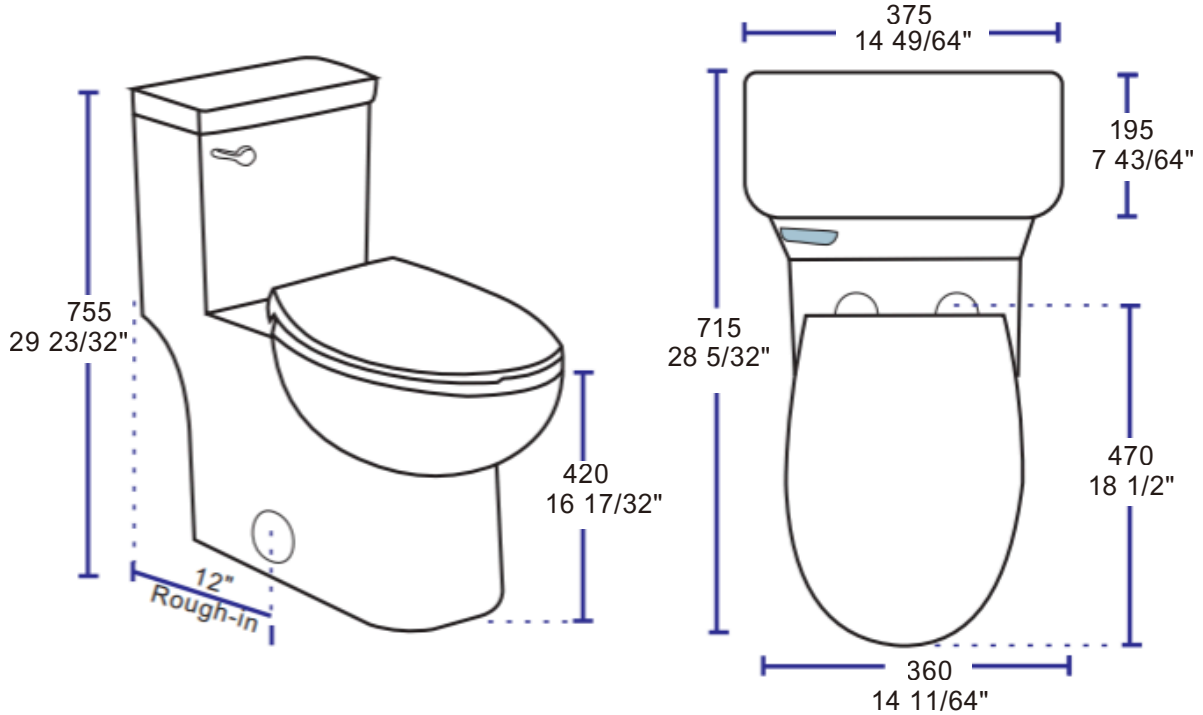

PL-12335

Vortex Series
Toilet

Features

- Multi Jet Siphonic Flush Technology
- High-Efficiency, Low Consumption Single Flush (1.28gpf)
- MaP Premium Rated
- ADA Compliant
- Sleek One-Piece Design
- Easy to Clean Sides
- Soft-Close Seat Included
- Large Side Holes for Easy Installation

For the most current Specification Sheet, go to www.buildpelican.com

PL-12335
Vortex Series
Toilet

Technical Information

All product dimensions are nominal
Size: 28 5/32" x 14 49/64" x 29 23/32"
Seat Height: 16 17/32"
Trapway: 2" Fully Glazed
Rough-In: 12"
Flush Type: High-Efficiency, Low Consumption
Single Flush (1.28gpf)
Flush Technology: Multi Jet Siphonic Flush
Maximum Flush Performance (MaP): 1000g