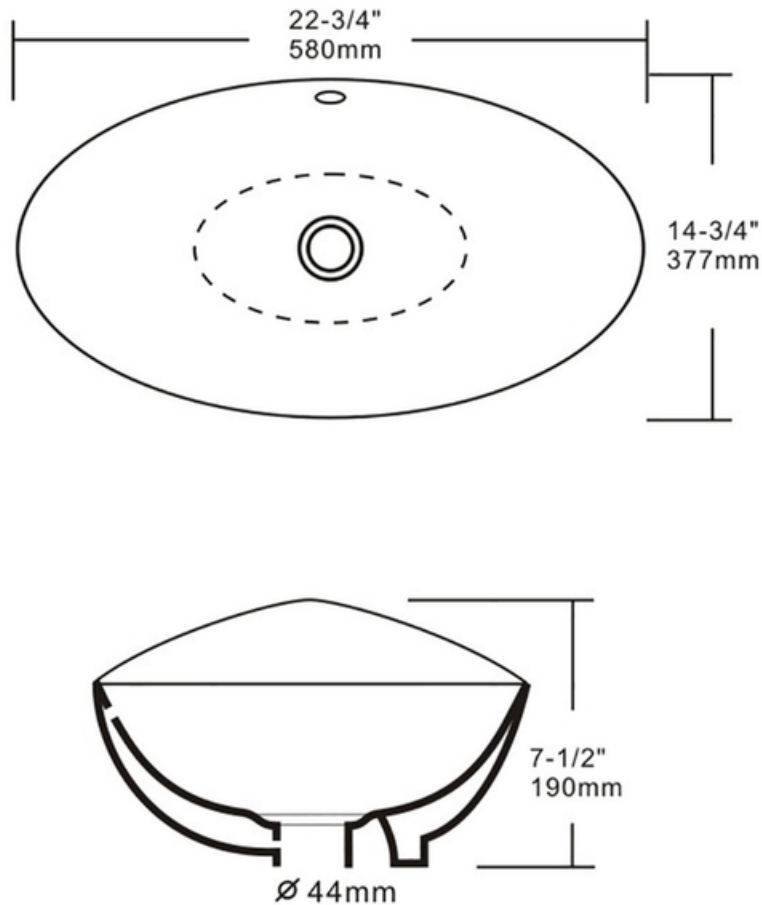

Shell Series
Porcelain Sink

Technical Information

All product dimensions are nominal

Exterior Measurements: 22 3/4" x 14 3/4" x 7 1/2"

Bowl Configuration: Single

Finish: Vitreous China

Installation Information