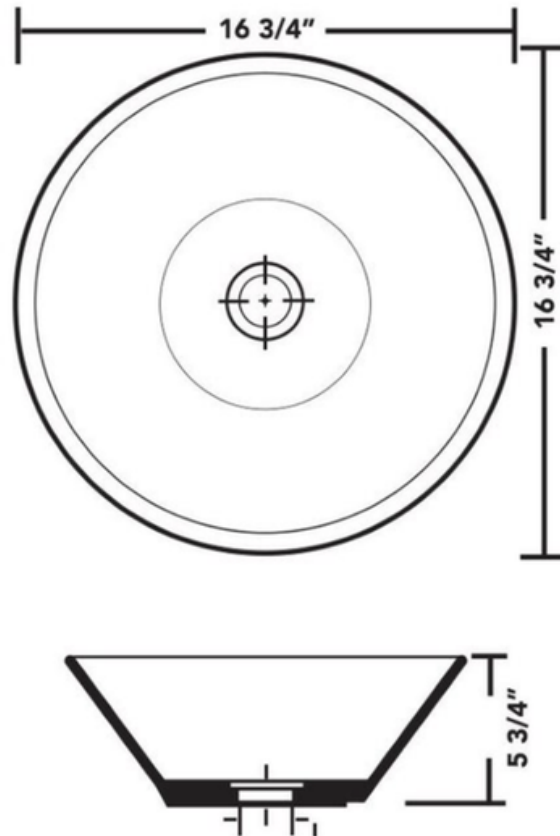

PL-3014

Shell Series
Porcelain Sink

Technical Information

All product dimensions are nominal

Exterior Measurements: 16 3/4" x 16 3/4" x 5 3/4"

Bowl Configuration: Single

Finish: Vitreous China

Installation Information