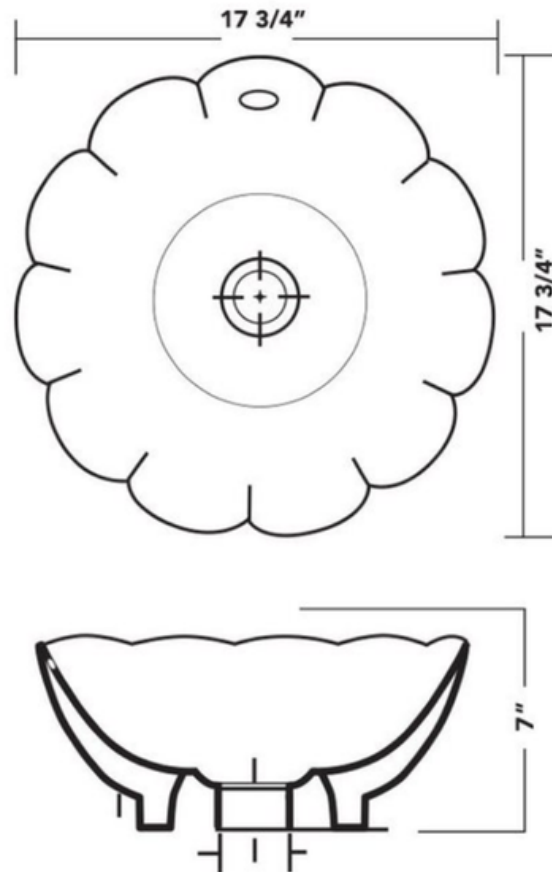

Color	Description
<input type="checkbox"/>	White

6140 Ulmerton Road Clearwater, FL 33760

Phone: (727) 388-9895

Fax: (727) 362-1281

For the most current Specification Sheet, go to www.pelicansinks.com

PL-3053
Shell Series
Porcelain Sink

Technical Information

All product dimensions are nominal

Exterior Measurements: 17 3/4" x 17 3/4" x 7"

Bowl Configuration: Single

Finish: Vitreous China

Installation Information

Install this product according to the installation instructions.