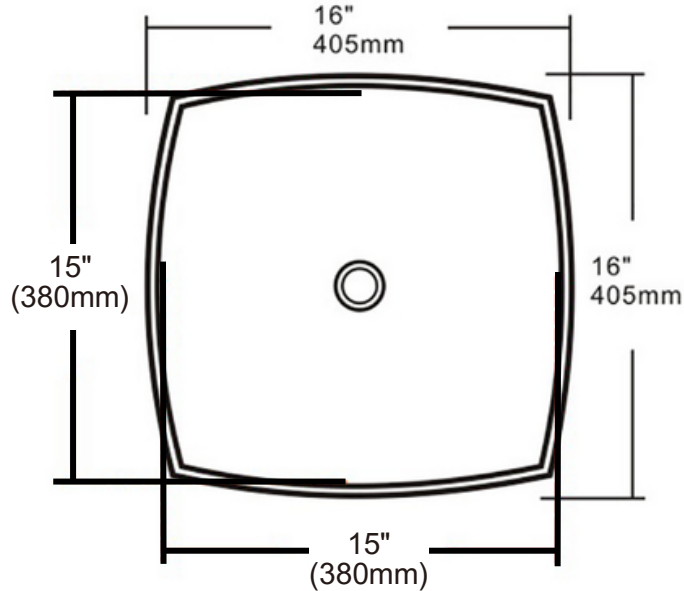

Technical Information

All product dimensions are nominal

Exterior Measurements: 16" x 16" x 5 1/8"

Bowl Configuration: Single

Finish: Vitreous China

Installation Information

Install this product according to the installation instructions.