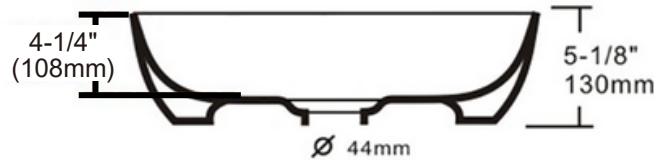

Color	Description
<input type="checkbox"/>	White

6140 Ulmerton Road Clearwater, FL 33760

Phone: (727) 388-9895

Fax: (727) 362-1281

For the most current Specification Sheet, go to www.pelicansinks.com

PL-3060
Shell Series
Porcelain Sink

Technical Information

All product dimensions are nominal

Exterior Measurements: 16" x 16" x 5 1/8"

Bowl Configuration: Single

Finish: Vitreous China

Installation Information

Install this product according to the installation instructions.