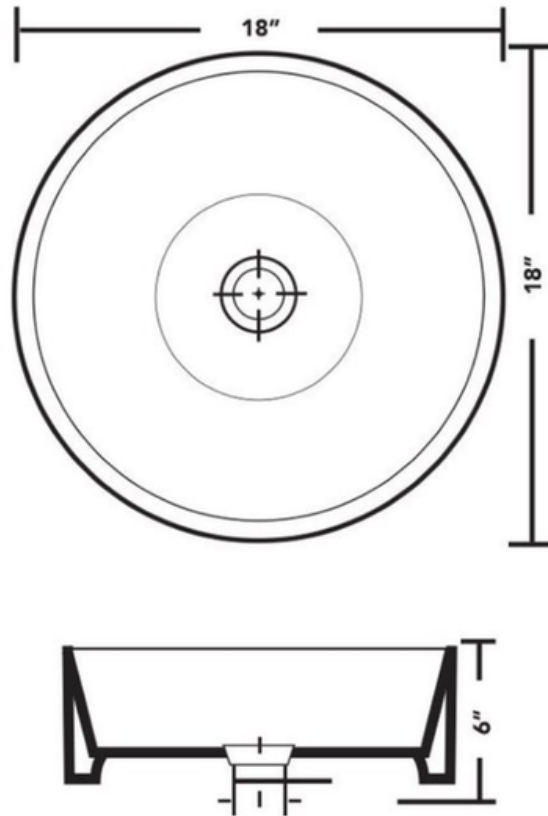

Color	Description
<input type="checkbox"/>	White

6140 Ulmerton Road Clearwater, FL 33760

Phone: (727) 388-9895

Fax: (727) 362-1281

For the most current Specification Sheet, go to www.pelicansinks.com

PL-3079
Shell Series
Porcelain Sink

Technical Information

All product dimensions are nominal

Exterior Measurements: 18" x 18" x 6"

Bowl Configuration: Single

Finish: Vitreous China

Installation Information

Install this product according to the installation instructions.