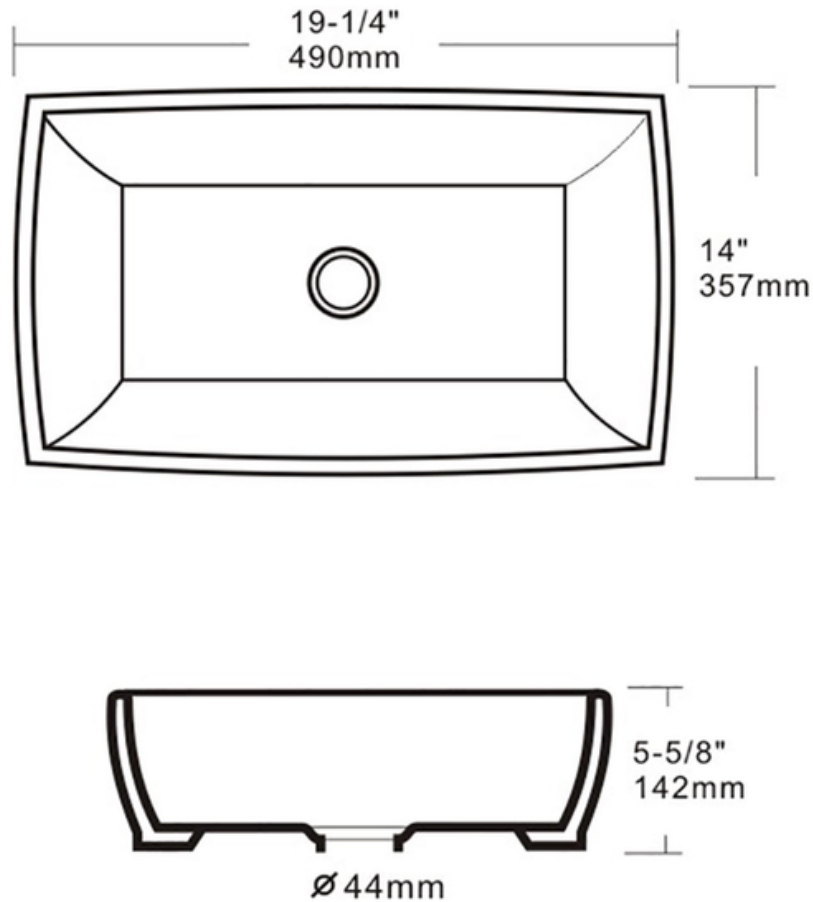

PL-3081

Shell Series
Porcelain Sink

Technical Information

All product dimensions are nominal

Exterior Measurements: 19 1/4" x 14" x 5 5/8"

Bowl Configuration: Single

Finish: Vitreous China

Installation Information