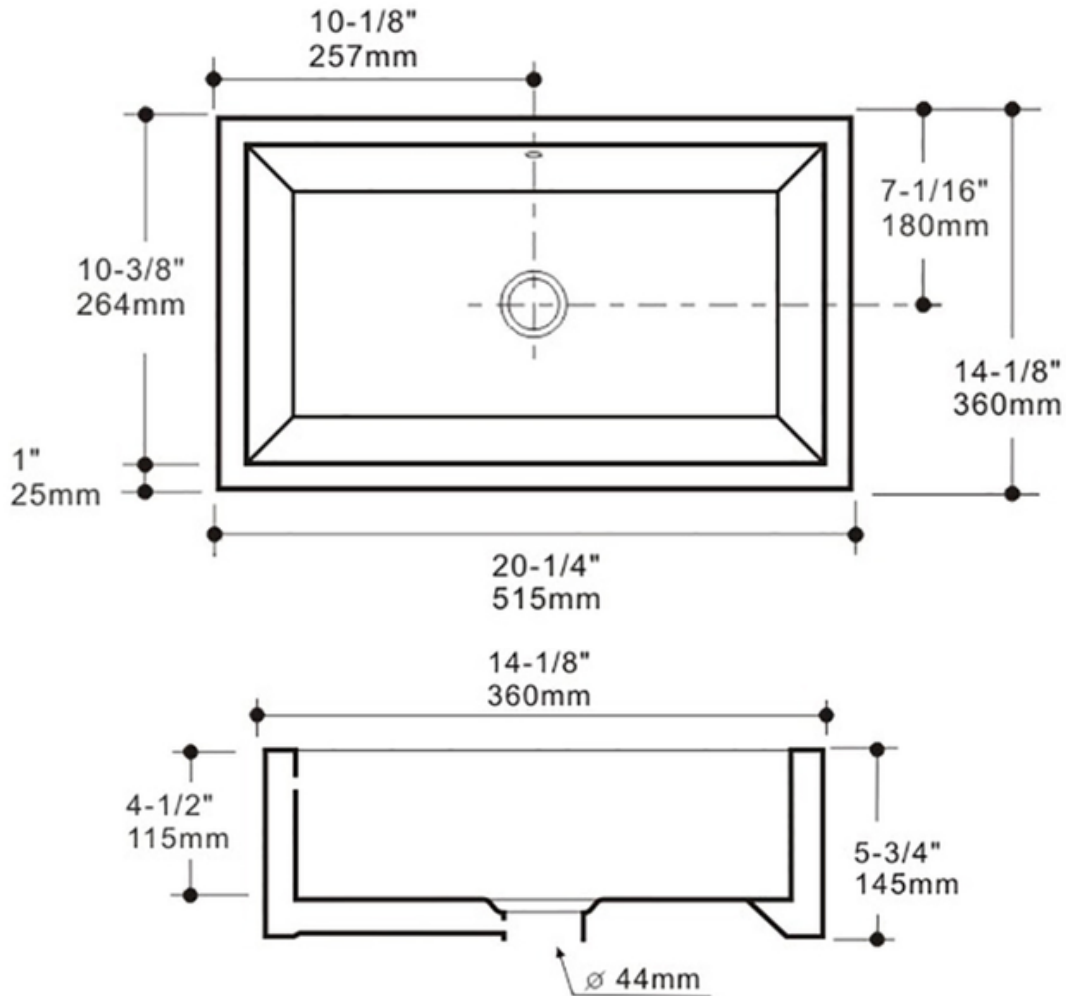

Technical Information

All product dimensions are nominal

Exterior Measurements: 20 1/4" x 14 1/8" x 5 3/4"

Bowl Configuration: Single

Finish: Vitreous China

Installation Information

Install this product according to the installation instructions.