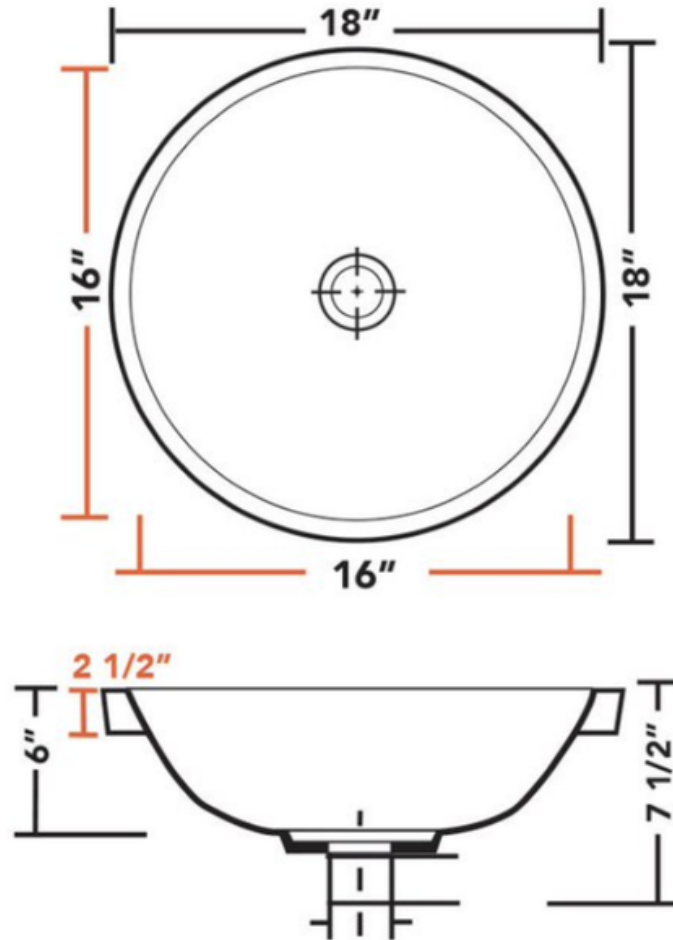

PL-3086
Pearl Series
Porcelain Sink

Features

- Circular Basin
- Nonporous - Hygienic
- Overflow Drain

Material

- Vitreous China

Installation

- Self-Rimming

Available Color/Finishes
Intended for reference only

Pearl Series
Porcelain Sink

Technical Information

All product dimensions are nominal

Interior Measurements: 16" x 16" x 6"

Exterior Measurements: 18" x 18" x 7 1/2"

Bowl Configuration: Single

Finish: Vitreous China