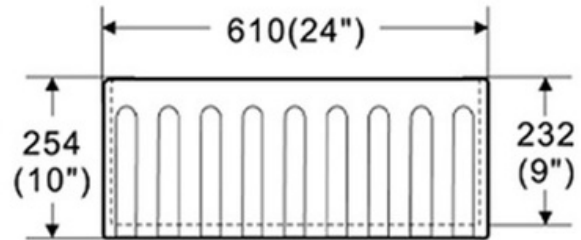

PL-FC2418SB

Farmhouse Series
Fireclay Sink

fluted