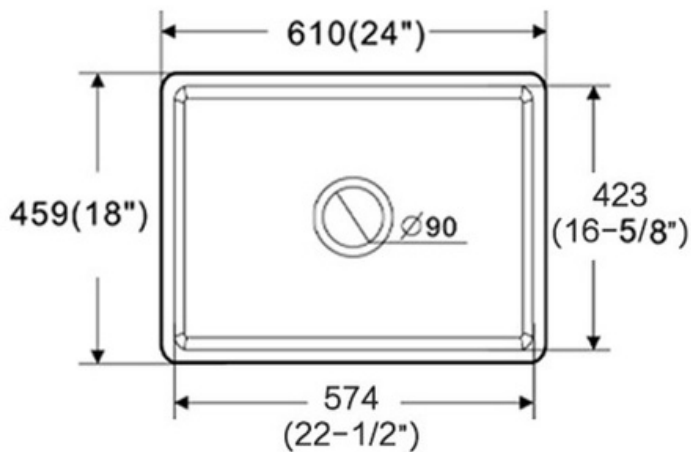

PL-FC2418SB

Farmhouse Series
Fireclay Sink

fluted