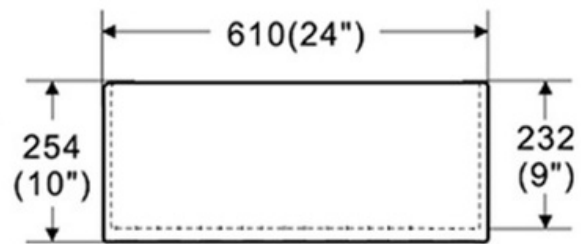

plain

Technical Information

All product dimensions are nominal

Exterior Measurements: 24" x 18" x 10"

Interior Measurements: 22 1/2" x 16 5/8" x 9"

Bowl Configuration: Single

Installation Information

Install this product according to the installation instructions.

Limited Lifetime Warranty

See website for detailed warranty information.

6140 Ulmerton Road Clearwater, FL 33760

Phone: (727) 388-9895

Fax: (727) 362-1281

For the most current Specification Sheet, go to www.pelicansinks.com