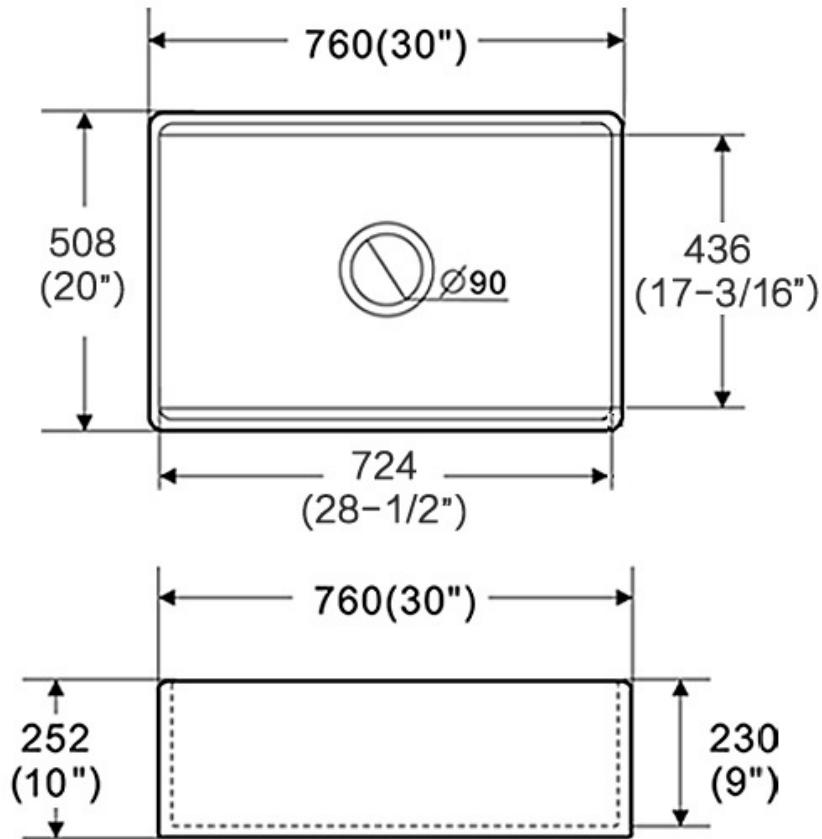

## Technical Information

All product dimensions are nominal

Exterior Measurements: 30" x 20" x 10"

Interior Measurements: 28 1/2" x 17 3/16" x 9"

Bowl Configuration: Single