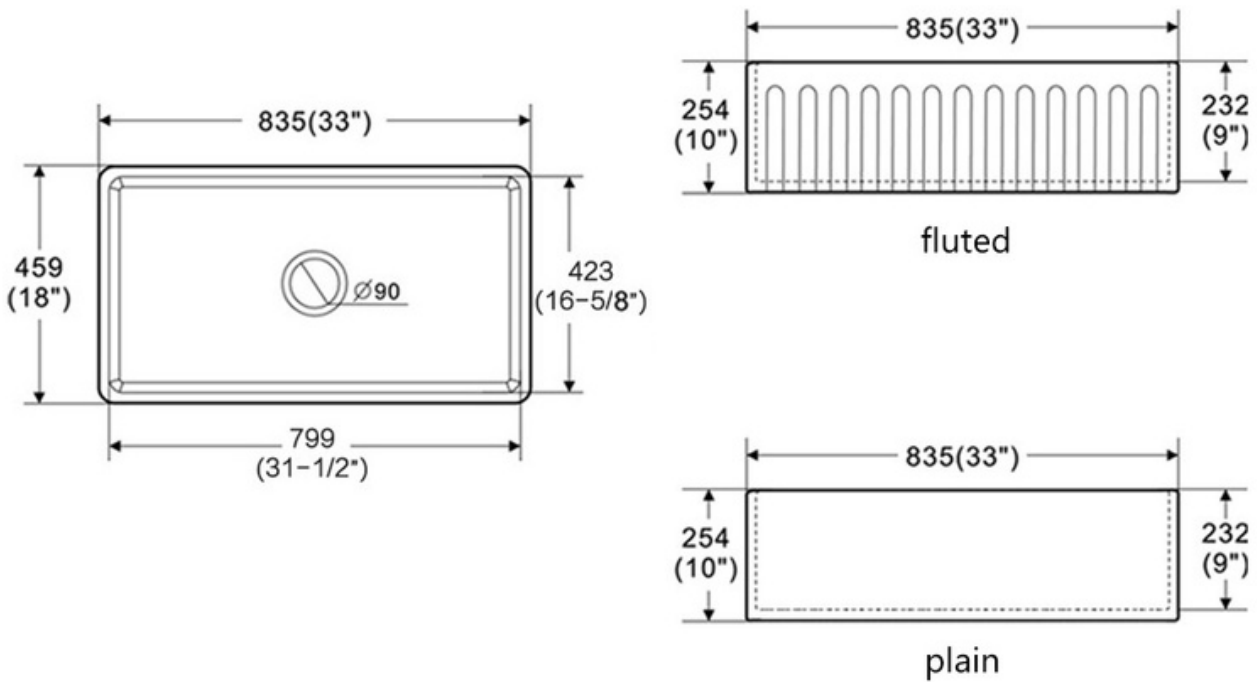

Phone: (727) 388-9895

Fax: (727) 362-1281

For the most current Specification Sheet, go to www.pelicansinks.com

PL-FC3318SB

Farmhouse Series
Fireclay Sink

Technical Information

All product dimensions are nominal

Exterior Measurements: 33" x 18" x 10"

Interior Measurements: 31 1/2" x 16 5/8" x 9"

Bowl Configuration: Single

Installation Information

Install this product according to the installation instructions.

Limited Lifetime Warranty