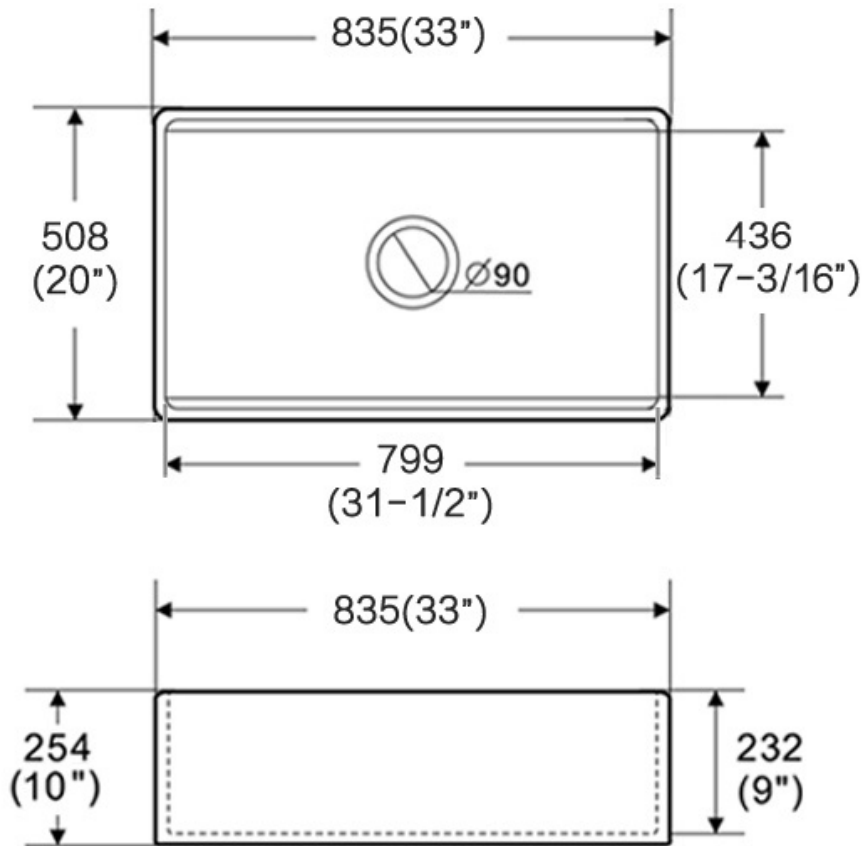

PL-FC3320WS *Farmhouse Series* Fireclay Sink

Features

- Single Bowl
- Nonporous Gloss - Hygienic
- Graduated Ledge for Accessory Placement
- Includes a Custom Wood Cutting Board, Roll-Out Drying Rack, Bottom Grid, and Stainless Steel Deluxe Strainer

PL-FC3320WS

Farmhouse Series
Fireclay Sink

Technical Information

All product dimensions are nominal

Exterior Measurements: 33" x 20" x 10"

Interior Measurements: 31 1/2" x 17 3/16" x 9"

Bowl Configuration: Single