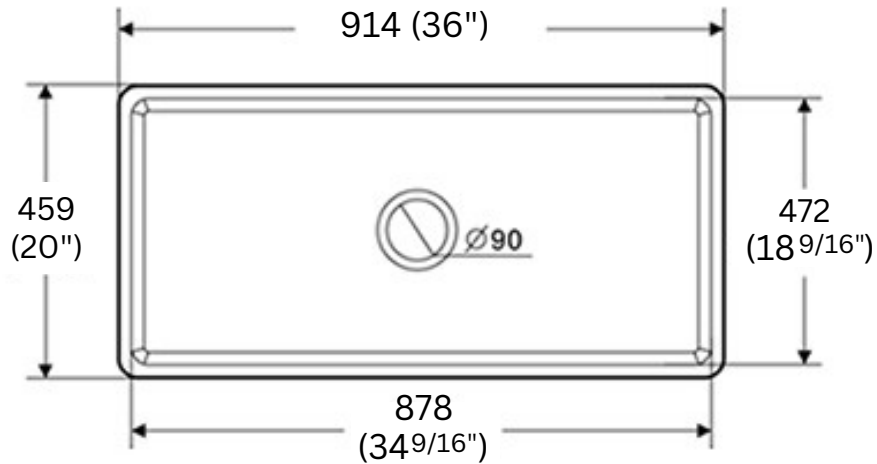

6140 Ulmerton Road Clearwater, FL 33760

Phone: (727) 388-9895

Fax: (727) 362-1281

For the most current Specification Sheet, go to www.pelicansinks.com

PL-FC3620SB

Farmhouse Series
Fireclay Sink

Technical Information

All product dimensions are nominal

Exterior Measurements: 36" x 20" x 10"

Interior Measurements: 34 9/16" x 18 9/16" x 9"

Bowl Configuration: Single

Installation Information

Pelican recommends Fireclay sinks be installed by a professional, experienced installer.