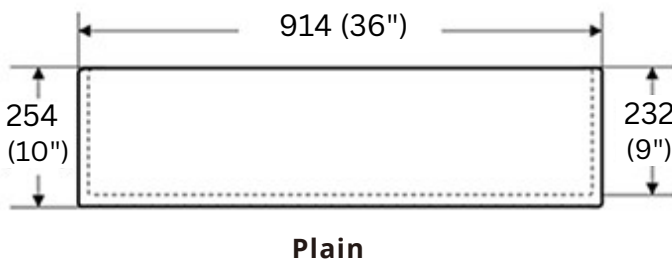

6140 Ulmerton Road Clearwater, FL 33760

Phone: (727) 388-9895

Fax: (727) 362-1281

For the most current Specification Sheet, go to www.pelicansinks.com

PL-FC3620SB

Farmhouse Series
Fireclay Sink

Technical Information

All product dimensions are nominal

Exterior Measurements: 36" x 20" x 10"

Interior Measurements: 34 9/16" x 18 9/16" x 9"

Bowl Configuration: Single

Installation Information

Pelican recommends Fireclay sinks be installed by a professional, experienced installer.