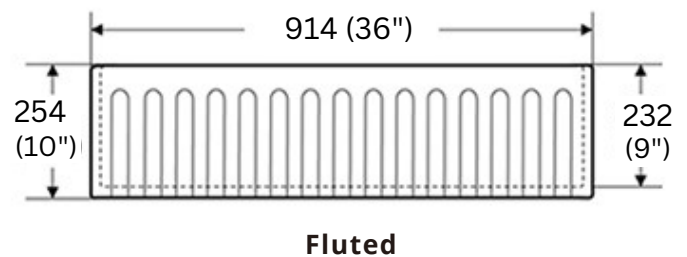

6140 Ulmerton Road Clearwater, FL 33760

Phone: (727) 388-9895

Fax: (727) 362-1281

For the most current Specification Sheet, go to www.pelicansinks.com

PL-FC3620SB

Farmhouse Series
Fireclay Sink

Technical Information

All product dimensions are nominal

Exterior Measurements: 36" x 20" x 10"

Interior Measurements: 34 9/16" x 18 9/16" x 9"

Bowl Configuration: Single

Installation Information

Pelican recommends Fireclay sinks be installed by a professional, experienced installer.