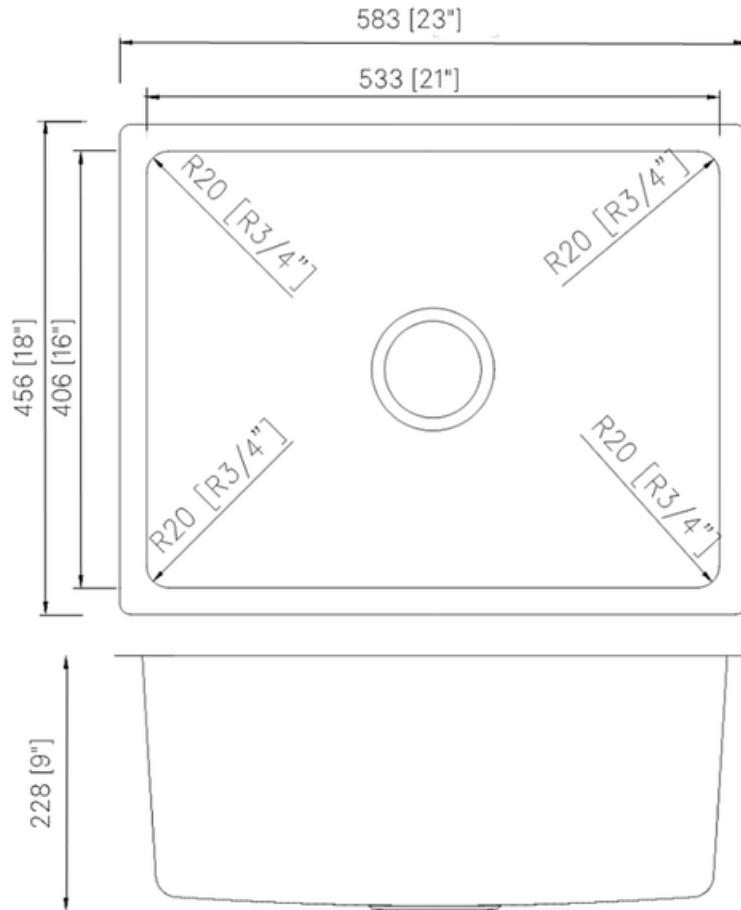

PL-VR2318 R20

Urban Series
Stainless Steel Sink

Features

- Single Bowl
- Fitted Sound Deadening Pads
- Rounded Corners for Easy Cleaning

Material

- 18-Gauge Stainless Steel

Installation

- Undermount

Codes/Standards

- UPC

6140 Ulmerton Road Clearwater, FL 33760

Phone: (727) 388-9895

Fax: (727) 362-1281

For the most current Specification Sheet, go to www.pelicansinks.com

PL-VR2318 R20

Urban Series
Stainless Steel Sink

Technical Information

All product dimensions are nominal

Exterior Measurements: 23" x 18" x 9"

Interior Measurements: 21" x 16" x 9"

Bowl Configuration: Single

Installation Information

Install this product according to the installation instructions.