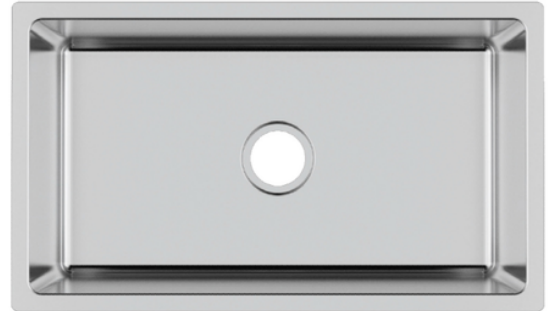

PL-VR3118 R20

Urban Series

Stainless Steel Sink

Features

- Single Bowl
- Fitted Sound Deadening Pads
- Rounded Corners for Easy Cleaning

Material

- 18-Gauge Stainless Steel

Installation

Technical Information

All product dimensions are nominal

Exterior Measurements: 31" x 18" x 9"

Interior Measurements: 29" x 16" x 9"

Bowl Configuration: Single

Installation Information

Install this product according to the installation instructions.