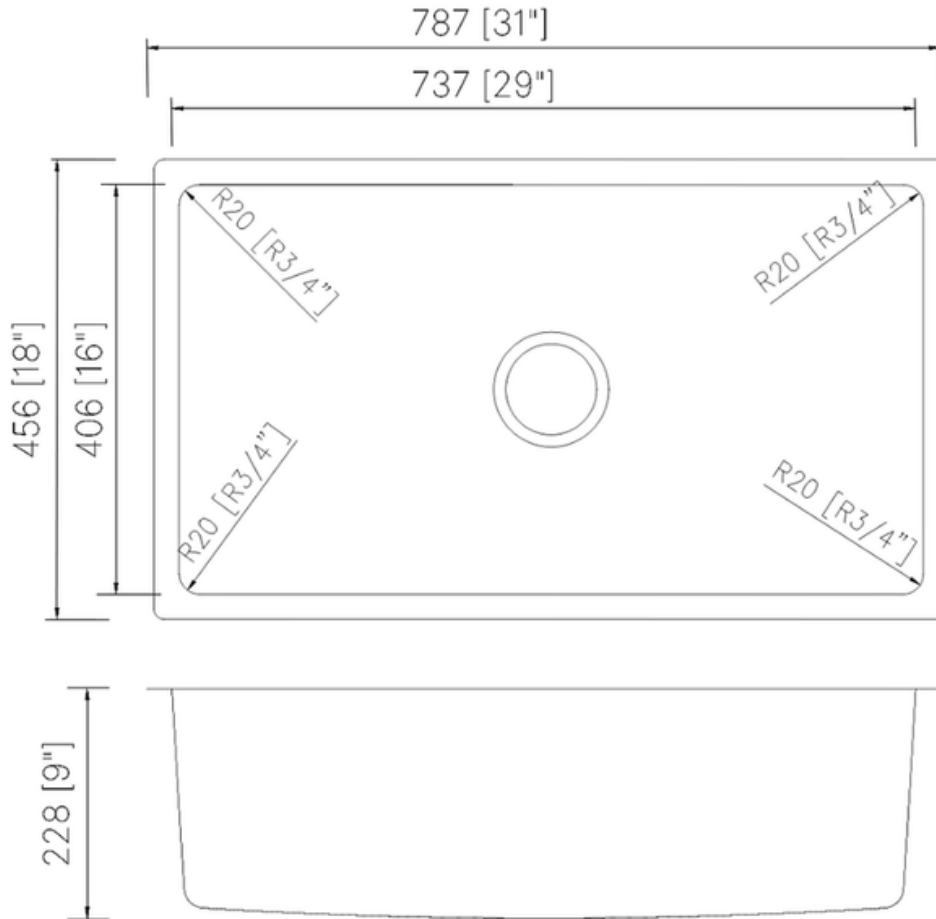

PL-VR3118 R20

Urban Series

Stainless Steel Sink

Features

- Single Bowl
- Fitted Sound Deadening Pads
- Rounded Corners for Easy Cleaning

Material

- 18-Gauge Stainless Steel

Installation

- Undermount

Codes/Standards

- UPC

6140 Ulmerton Road Clearwater, FL 33760

Phone: (727) 388-9895

Fax: (727) 362-1281

For the most current Specification Sheet, go to www.pelicansinks.com

PL-VR3118 R20
Urban Series
Stainless Steel Sink

Technical Information

All product dimensions are nominal

Exterior Measurements: 31" x 18" x 9"

Interior Measurements: 29" x 16" x 9"

Bowl Configuration: Single

Installation Information

Install this product according to the installation instructions.