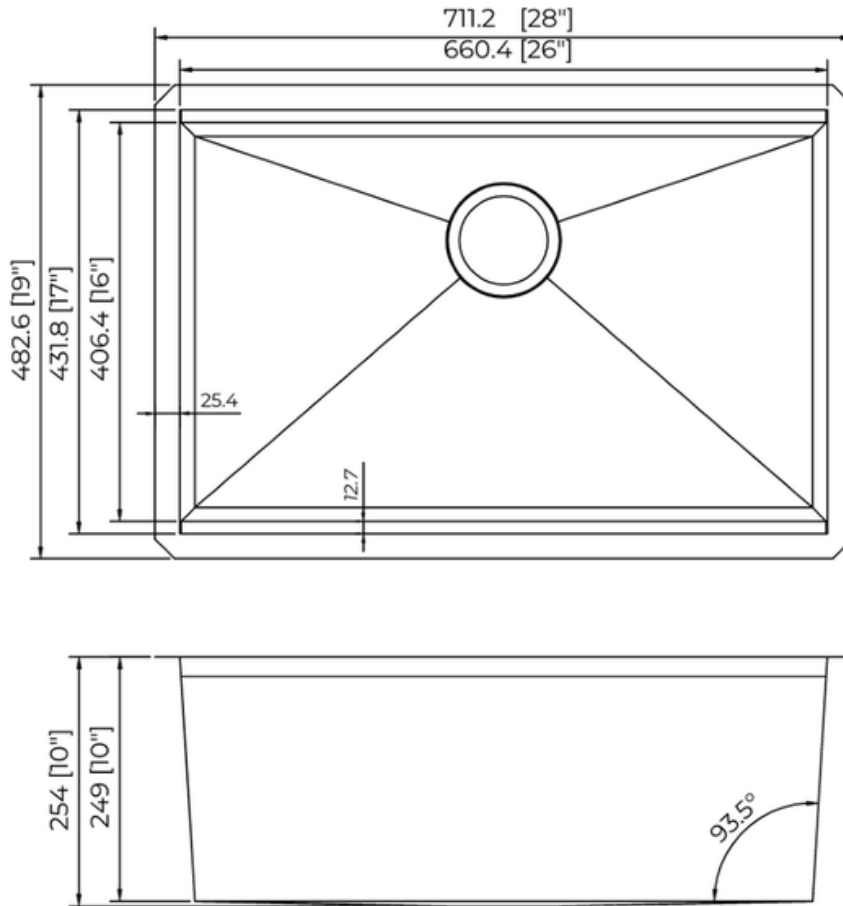

### Technical Information

All product dimensions are nominal  
Exterior Measurements: 28" x 19" x 10"  
Interior Measurements: 26" x 17" x 10"  
Bowl Configuration: Single