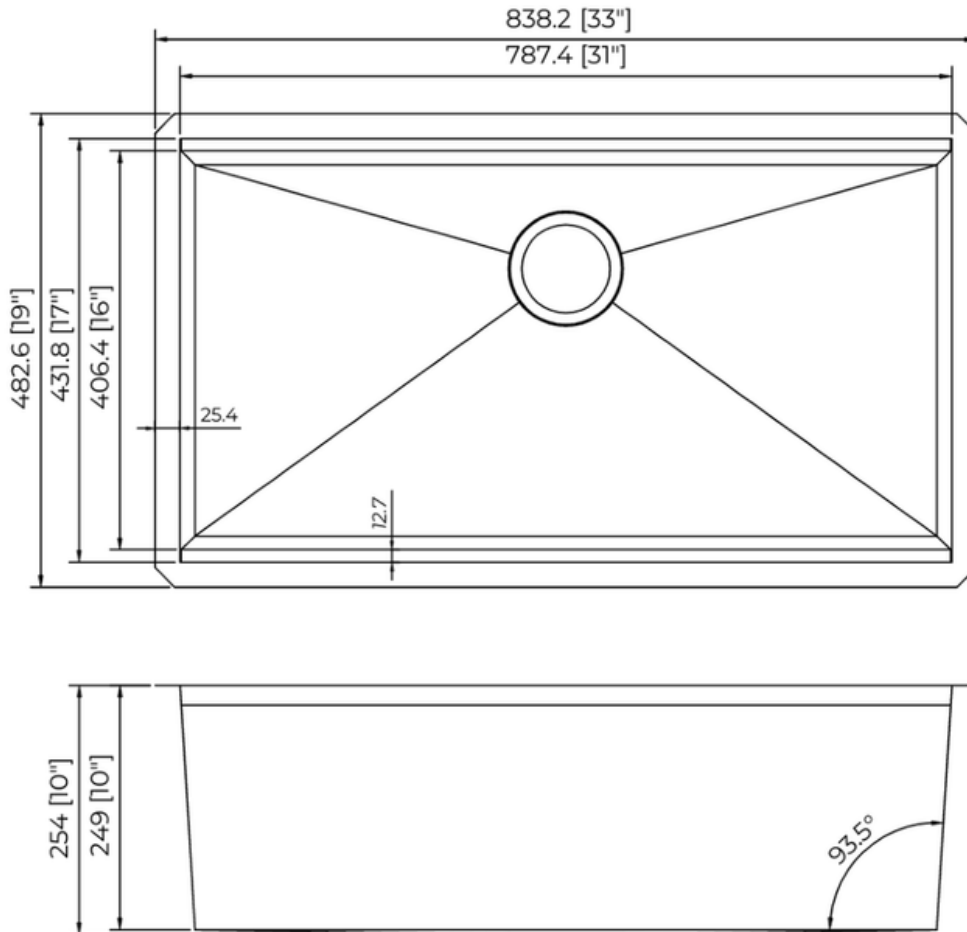

### **Features**

- Single Bowl
- Deep 10" Bowl
- Handcrafted Corners
- Creases at the Bottom Promote Quick Draining
- Graduated Ledge for Accessory Placement
- Includes a Black Cutting Board, Stainless Steel Colander, Roll-Out Drying Rack, Bottom Grid, and Stainless Steel Decorative Strainer

### Technical Information

All product dimensions are nominal  
Exterior Measurements: 33" x 19" x 10"  
Interior Measurements: 31" x 17" x 10"  
Bowl Configuration: Single