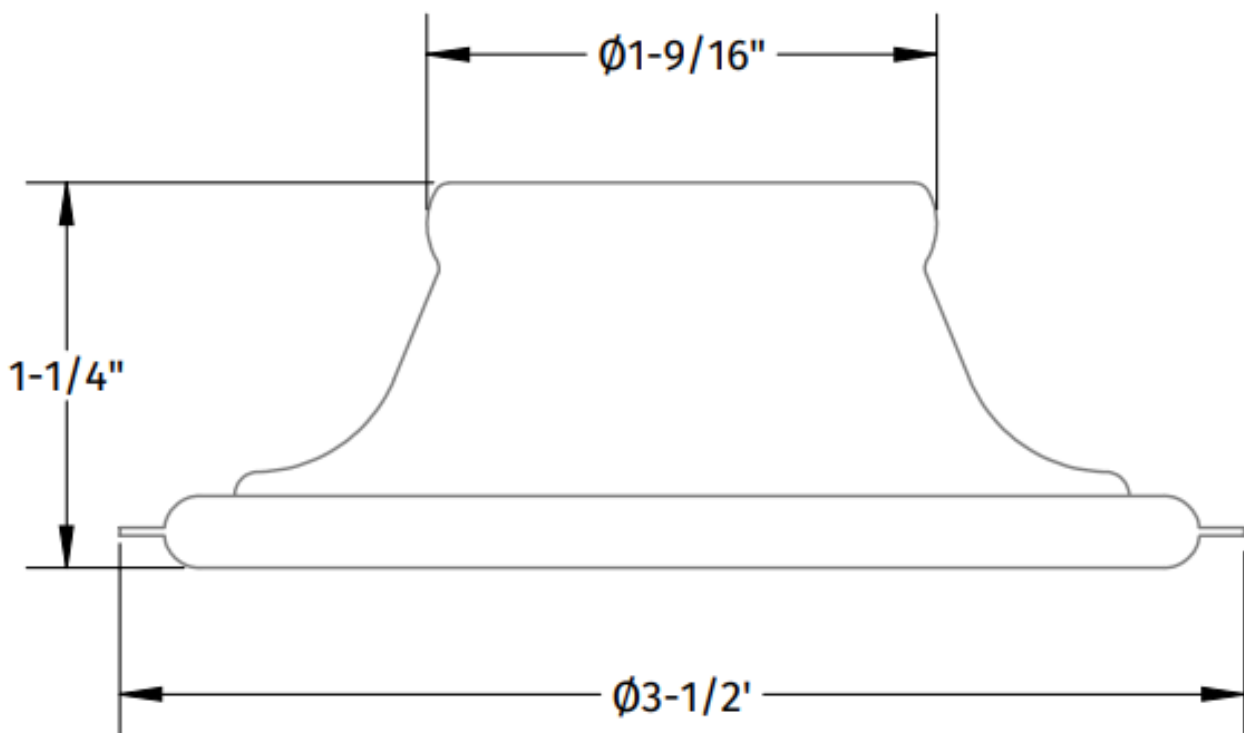

Stainless Steel Waste Disposal Stopper

6140 Ulmerton Road Clearwater, FL 33760

Phone: (727) 388-9895

Fax: (727) 362-1281

For the most current Specification Sheet, go to www.buildpelican.com