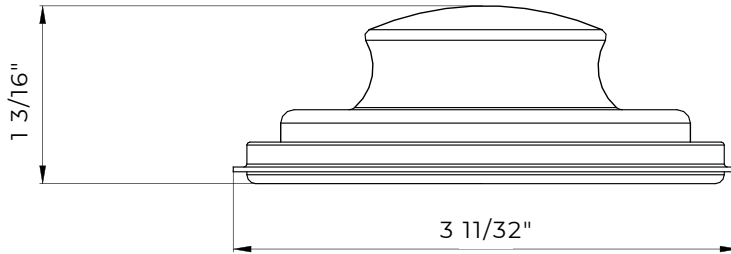

Stainless Steel Disposal Trim

6140 Ulmerton Road Clearwater, FL 33760

Phone: (727) 388-9895

Fax: (727) 362-1281

For the most current Specification Sheet, go to www.buildpelican.com