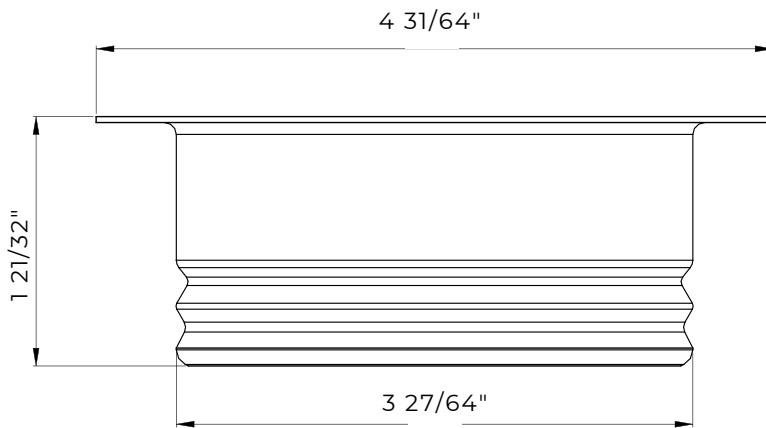

Stainless Steel Disposal Trim

6140 Ulmerton Road Clearwater, FL 33760

Phone: (727) 388-9895

Fax: (727) 362-1281

For the most current Specification Sheet, go to www.buildpelican.com