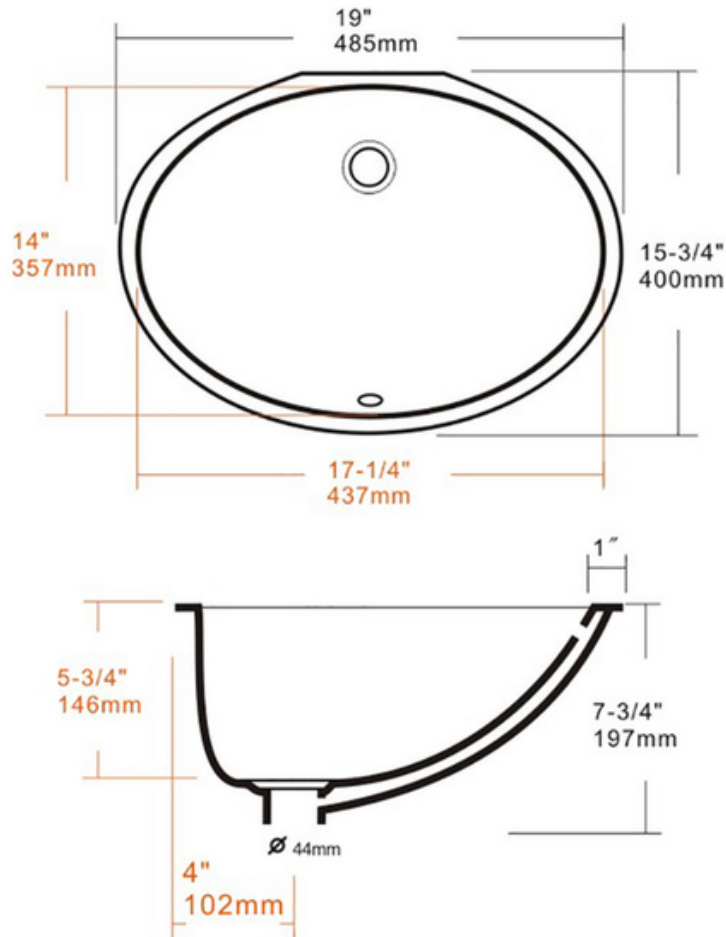

PL-3059
Pearl Series
Porcelain Sink

Features

- Circular Basin
- Overflow Drain
- Nonporous - Hygienic

Material

- Vitreous China

Installation

- Undermount

Available Color/Finishes
Intended for reference only

PL-3059

Pearl Series
Porcelain Sink

Technical Information

All product dimensions are nominal

Interior Measurements: 17 1/4" x 14" x 5 3/4"

Exterior Measurements: 19" x 15 3/4" x 7 3/4"

Bowl Configuration: Single