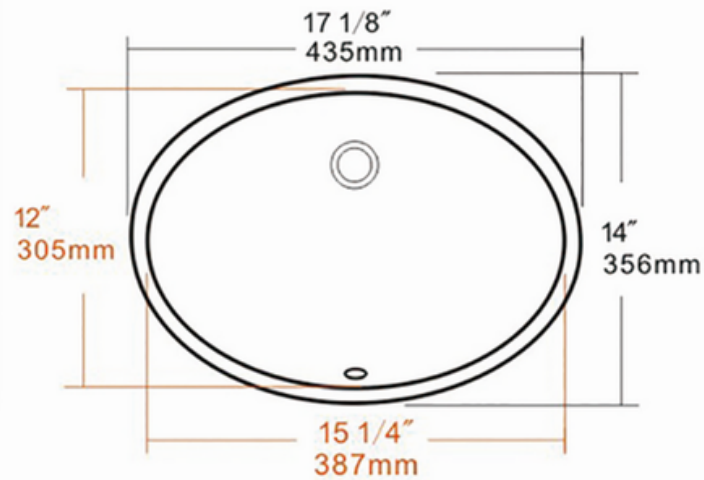

PL-3072

Pearl Series
Porcelain Sink

Technical Information

All product dimensions are nominal

Interior Measurements: 15 1/4" x 12" x 6"

Exterior Measurements: 17 1/8" x 14" x 7 1/2"

Bowl Configuration: Single