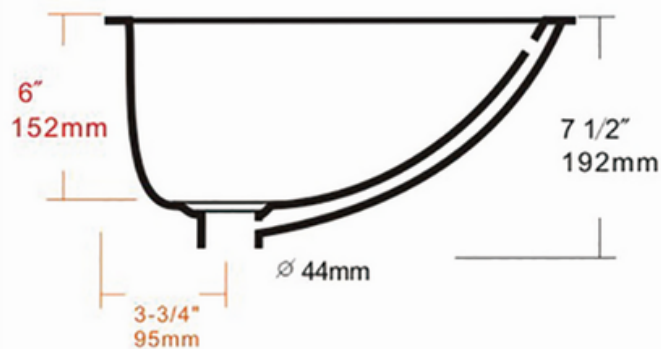

PL-3072

Pearl Series
Porcelain Sink

Technical Information

All product dimensions are nominal

Interior Measurements: 15 1/4" x 12" x 6"

Exterior Measurements: 17 1/8" x 14" x 7 1/2"

Bowl Configuration: Single