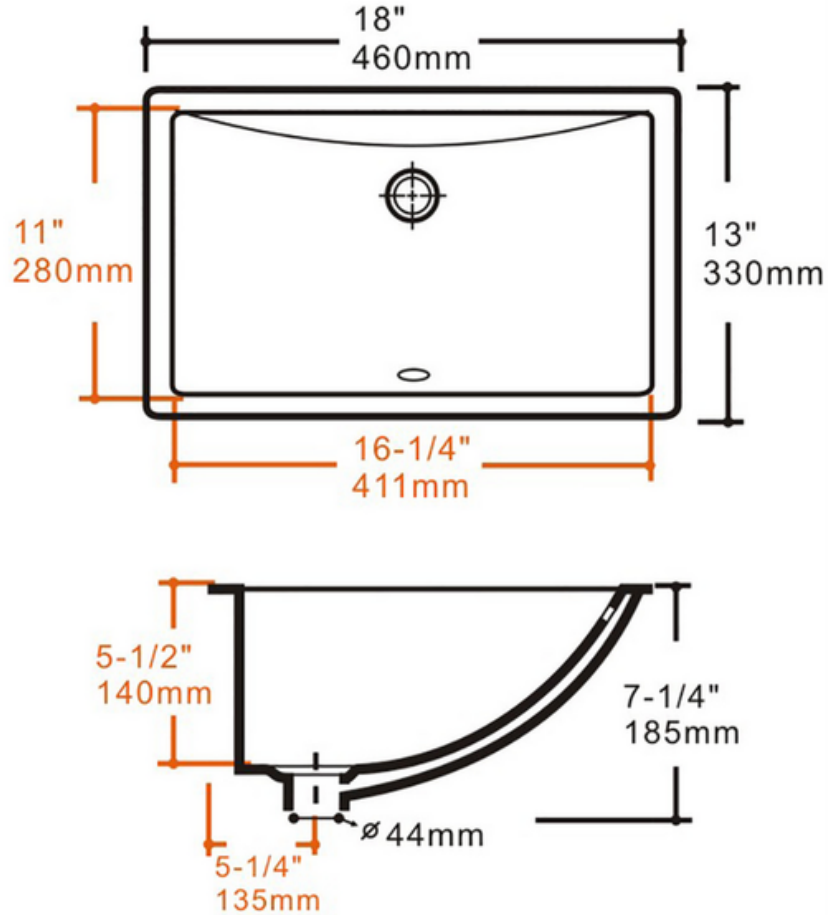

PL-3088
Pearl Series
Porcelain Sink

Features

- Rectangular Basin
- Overflow Drain
- Nonporous - Hygienic

Material

- Vitreous China

Installation

- Undermount

Available Color/Finishes
Intended for reference only

PL-3088
Pearl Series
Porcelain Sink

Technical Information

All product dimensions are nominal

Interior Measurements: 16 1/4" x 11" x 5 1/2"

Exterior Measurements: 18" x 13" x 7 1/4"

Bowl Configuration: Single