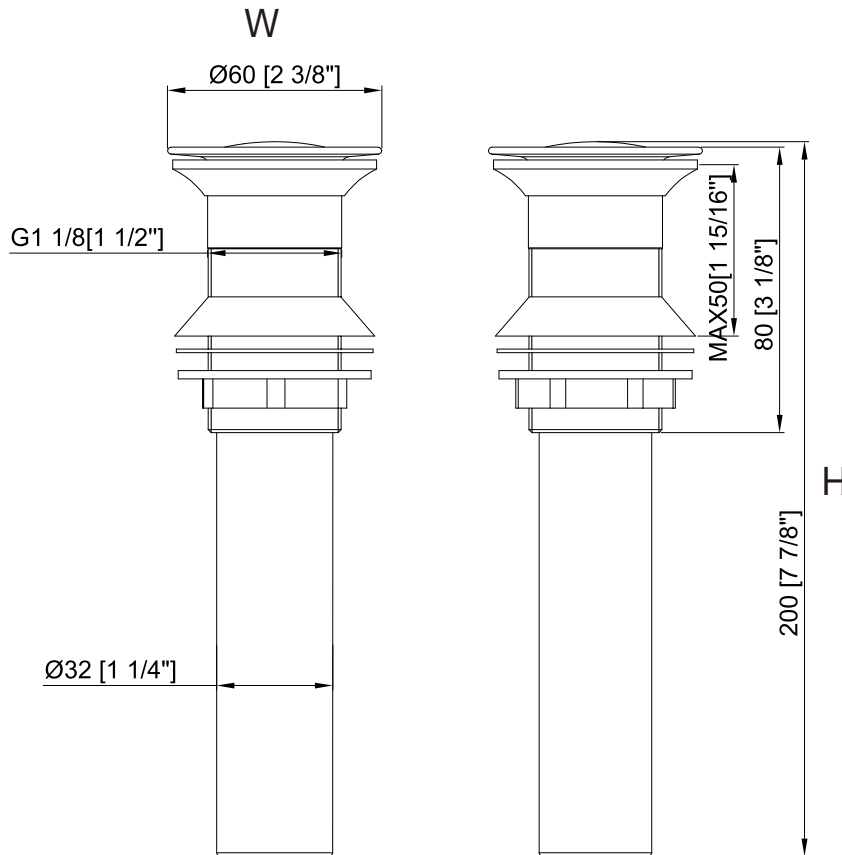

### Technical Information

All product dimensions are nominal

W: 2 3/8"

H: 7 7/8"

Body: Brass Drainer