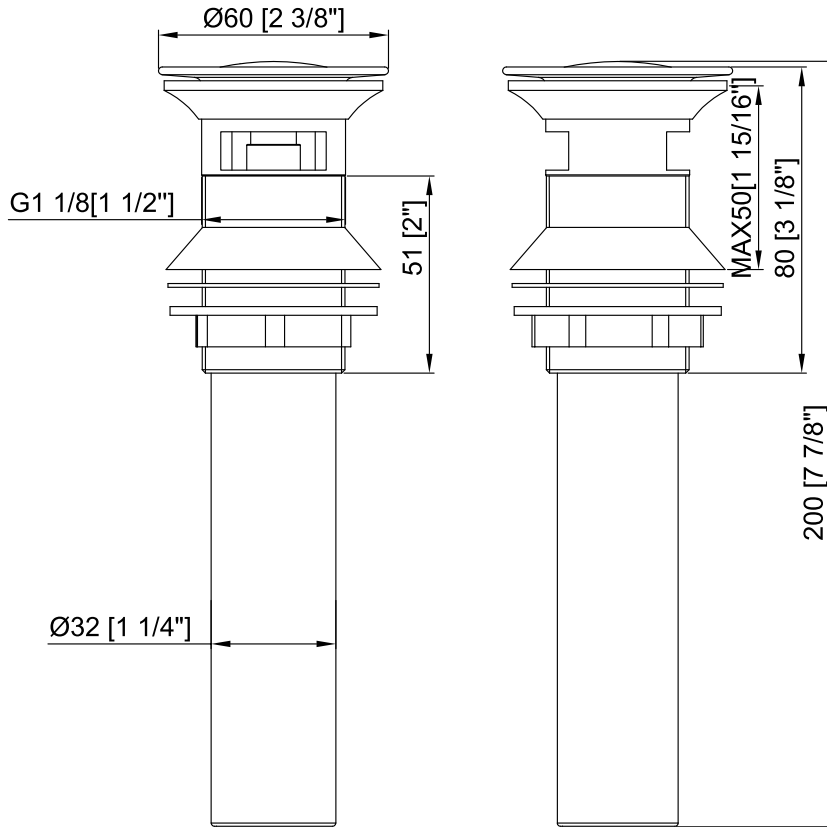

PL-44 Pop-Up Drain with Overflow

Features

- Solid Brass Construction for Durability
- With Overflow
- 1 1/4" Connection
- Fluid Design for Easy Cleaning

Material

- Premium Metal Construction

Finish

- Resistant to Corrosion and Tarnishing

For the most current Specification Sheet, go to www.pelicansinks.com

PL-44 Pop-Up Drain with Overflow

Technical Information

All product dimensions are nominal

W: 2 3/8"

H: 7 7/8"

Body: Brass Drainer

Installation Information