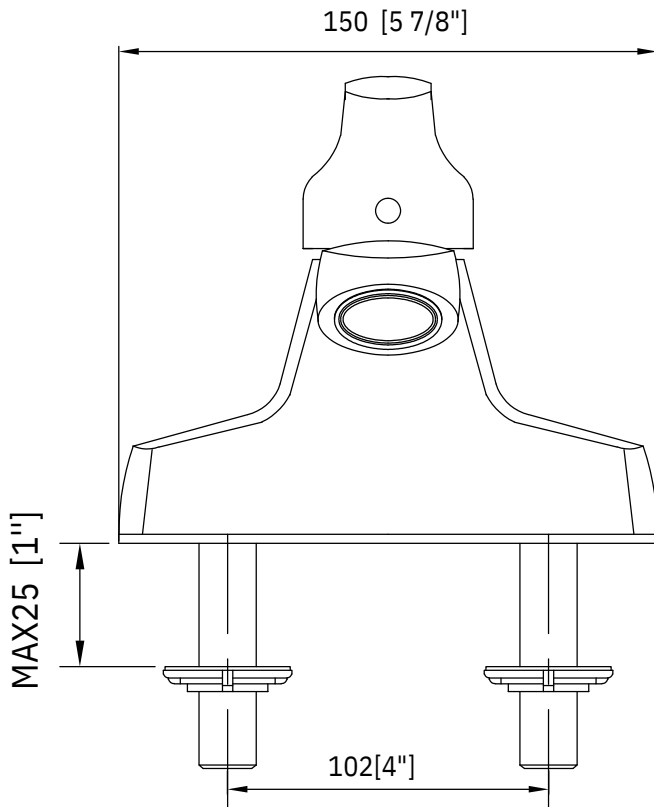

PL-8104

Cascade Series
Bathroom Faucet

Features

- Single Lever Handle Allows for Both On/Off Activation
- Ceramic Disc Valves Exceed Industry Longevity Standards for a Lifetime of Durable Performance
- 1.5 gal/min (5.7 l/min) Maximum Flow Rate [Max at 60 psi (4.1 bar)]
- Hot/Cold Indexing on Handle
- Flexible Supplies for Simplified Installation

Cascade Series
Bathroom Faucet

Technical Information

All product dimensions are nominal

Spout Length: 4 3/4"

Spout Height: 2 3/16"

Overall Height: 5 5/16"

Flow Rate: 1.5 gal/min (5.7 l/min)

Pressure: 60 psi (4.1 bar)