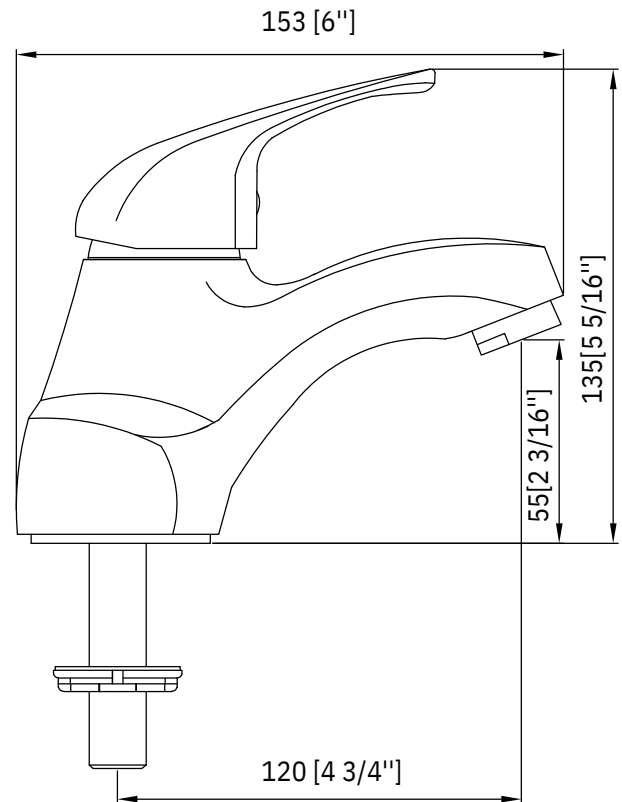

- Double Hole

Codes/Standards

- ADA Compliant

6140 Ulmerton Road Clearwater, FL 33760

Phone: (727) 388-9895

Fax: (727) 362-1281

For the most current Specification Sheet, go to www.pelicansinks.com

PL-8104

Cascade Series
Bathroom Faucet

Technical Information

All product dimensions are nominal

Spout Length: 4 3/4"

Spout Height: 2 3/16"

Overall Height: 5 5/16"

Flow Rate: 1.5 gal/min (5.7 l/min)

Pressure: 60 psi (4.1 bar)