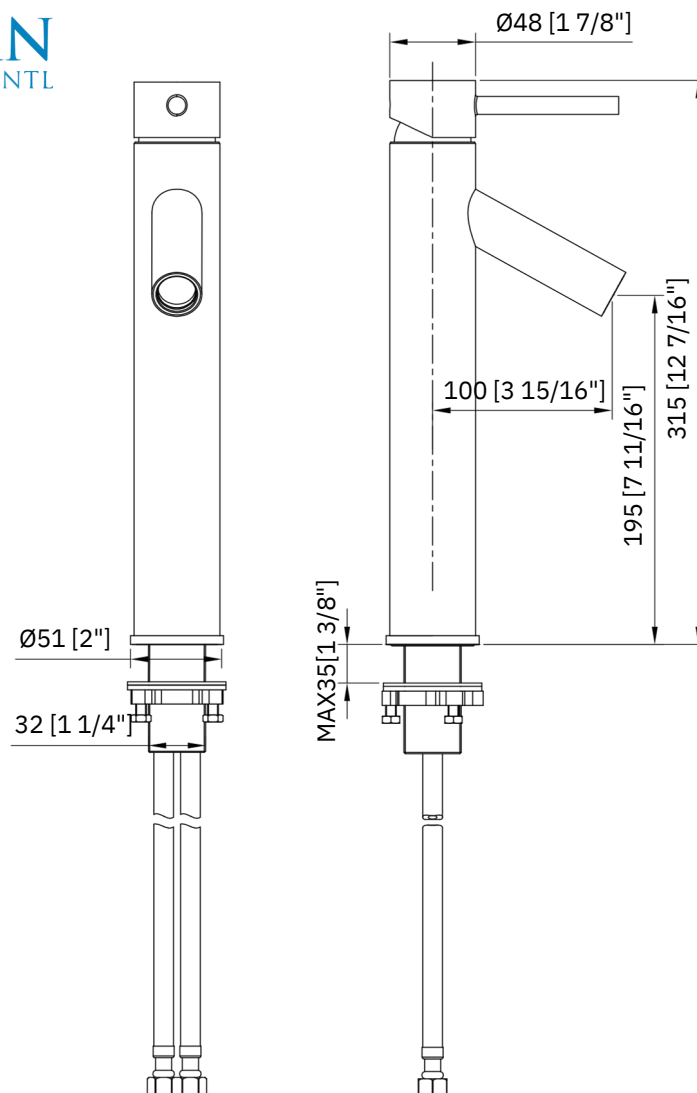

### Technical Information

All product dimensions are nominal

Spout Length: 3 15/16"

Spout Height: 7 11/16"

Overall Height: 12 7/16"

Flow Rate: 2.2 gal/min (8.3 l/min)

Pressure: 60 psi (4.1 bar)

Valve Body: Lead Free Brass