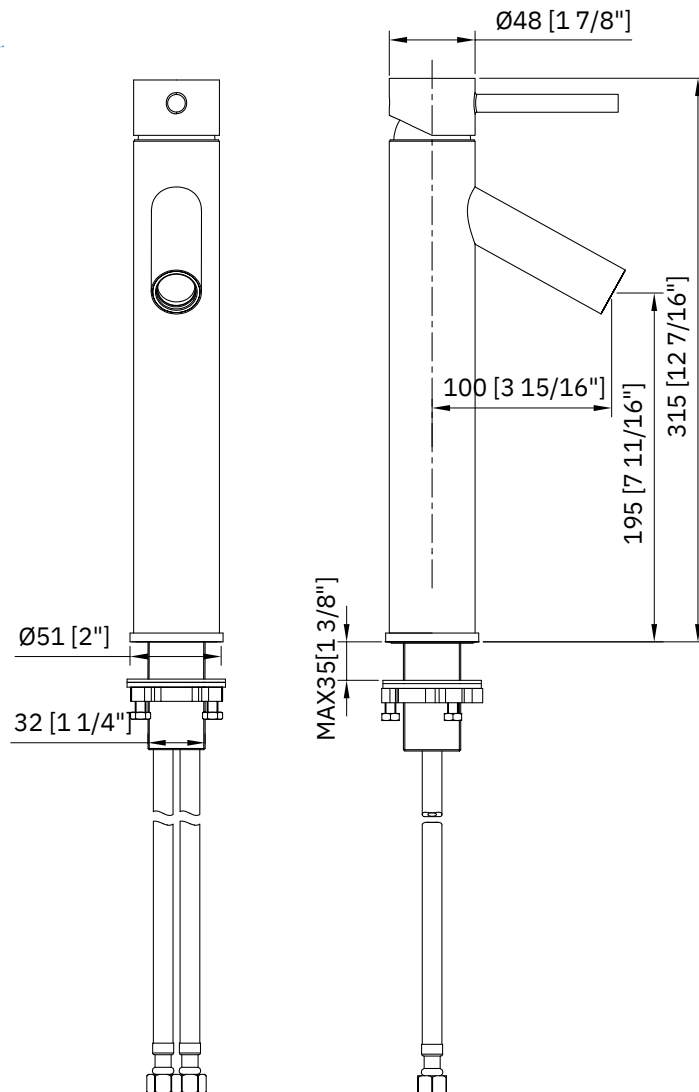

PL-8112

Cascade Series
Bathroom Faucet

Features

- Single Lever Handle Allows for Both On/Off Activation
- Ceramic Disc Valves Exceed Industry Longevity Standards for a Lifetime of Durable Performance
- 1.5 gal/min (5.7 l/min) Maximum Flow Rate [Max at 60 psi (4.1 bar)]
- Hot/Cold Indexing on Handle
- Flexible Supplies for Simplified Installation
- Works with Vessel Style Sinks

Technical Information

All product dimensions are nominal

Spout Length: 3 15/16"

Spout Height: 7 11/16"

Overall Height: 12 7/16"

Flow Rate: 1.5 gal/min (5.7 l/min)

Pressure: 60 psi (4.1 bar)

Valve Body: Lead Free Brass