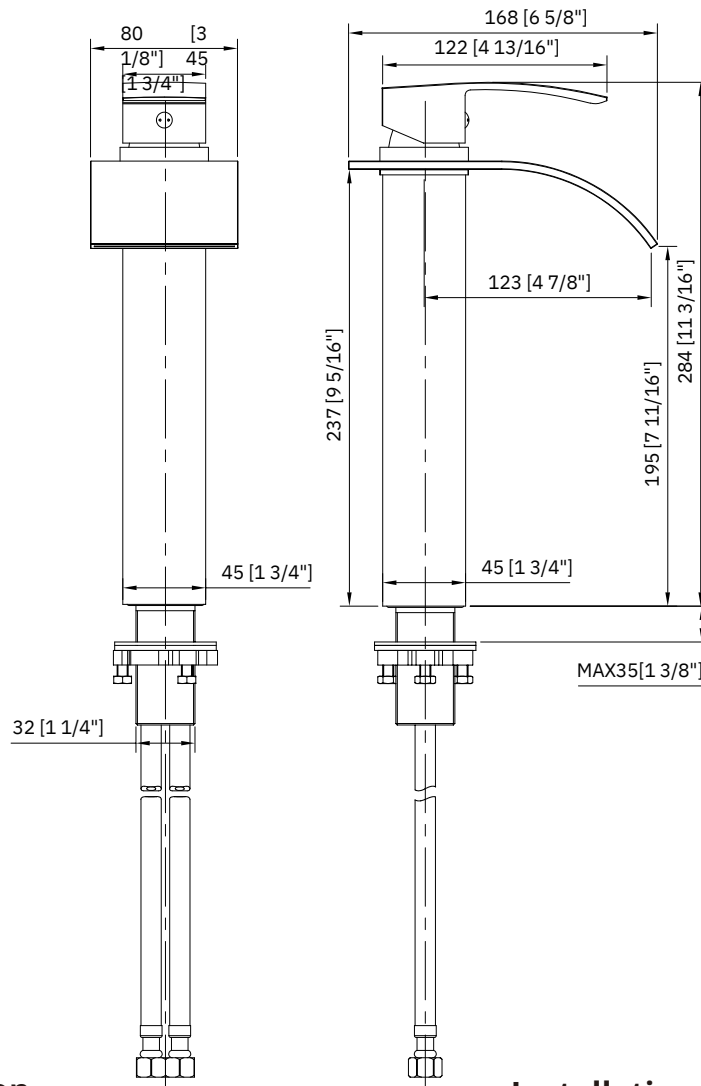

PL-8136

Cascade Series
Bathroom Faucet

Features

- Single Lever Handle Allows for Both On/Off Activation
- Ceramic Disc Valves Exceed Industry Longevity Standards for a Lifetime of Durable Performance
- 1.5 gal/min (5.7 l/min) Maximum Flow Rate [Max at 60 psi (4.1 bar)]
- Hot/Cold Indexing on Handle
- Flexible Supplies for Simplified Installation
- Works with Vessel Style Sinks

Technical Information

All product dimensions are nominal

Spout Length: 4 7/8"

Spout Height: 7 11/16"

Overall Height: 11 3/16"

Flow Rate: 1.5 gal/min (5.7 l/min)

Pressure: 60 psi (4.1 bar)

Valve Body: Lead Free Brass