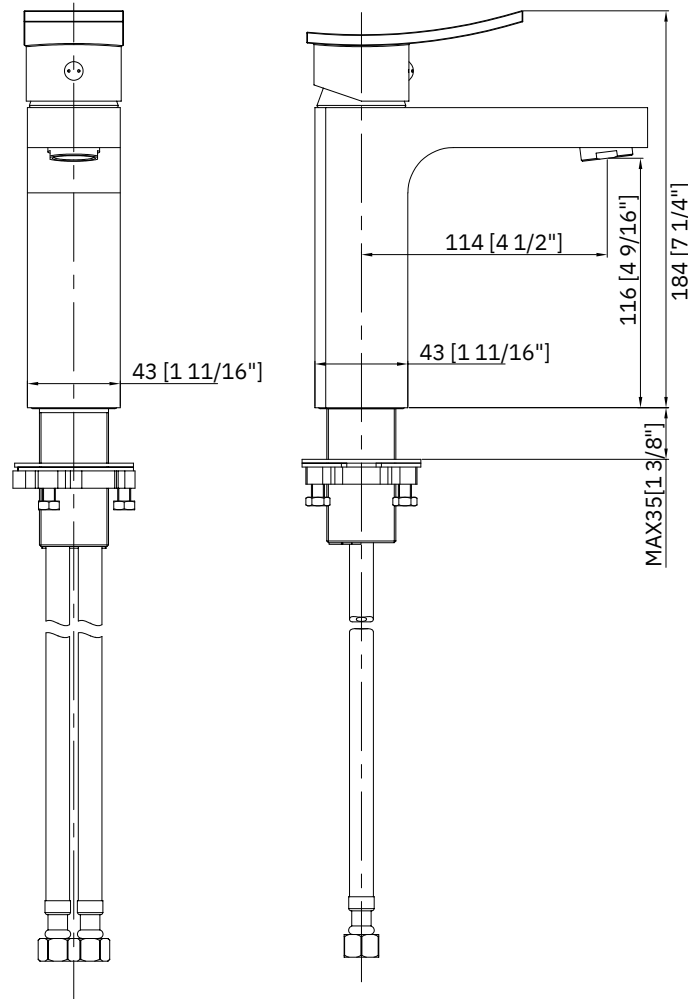

PL-8142

Cascade Series
Bathroom Faucet

Features

- Single Lever Handle Allows for Both On/Off Activation
- Ceramic Disc Valves Exceed Industry Longevity Standards for a Lifetime of Durable Performance
- 1.5 gal/min (5.7 l/min) Maximum Flow Rate [Max at 60 psi (4.1 bar)]
- Hot/Cold Indexing on Handle
- Flexible Supplies for Simplified Installation

PL-8142

Cascade Series
Bathroom Faucet

Technical Information

All product dimensions are nominal

Spout Length: 4 1/2"

Spout Height: 4 9/16"

Overall Height: 7 1/4"

Flow Rate: 1.5 gal/min (5.7 l/min)

Pressure: 60 psi (4.1 bar)

Valve Body: Lead Free Brass

Drain Included: No

Installation Information

Install this product according to the installation instructions.

Limited Lifetime Warranty

See website for detailed warranty information.