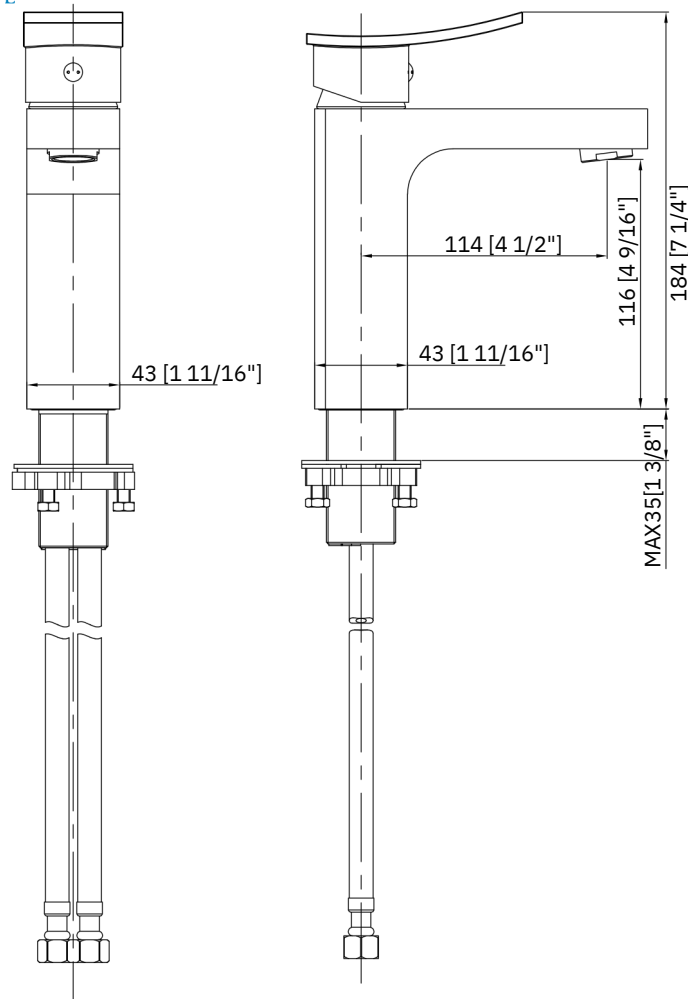

PL-8142

Cascade Series
Bathroom Faucet

Features

- Single Lever Handle Allows for Both On/Off Activation
- Ceramic Disc Valves Exceed Industry Longevity Standards for a Lifetime of Durable Performance
- 2.2 gal/min (8.3 l/min) Maximum Flow Rate [Max at 60 psi (4.1 bar)]
- Hot/Cold Indexing on Handle
- Flexible Supplies for Simplified Installation

Installation

- Single Hole

Codes/Standards

- ADA Compliant

6140 Ulmerton Road Clearwater, FL 33760
Phone: (727) 388-9895
Fax: (727) 362-1281

For the most current Specification Sheet, go to www.buildpelican.com

PL-8142

Cascade Series
Bathroom Faucet

Technical Information

All product dimensions are nominal

Spout Length: 4 1/2"

Spout Height: 4 9/16"

Overall Height: 7 1/4"

Flow Rate: 2.2 gal/min (8.3 l/min)

Pressure: 60 psi (4.1 bar)

Valve Body: Lead Free Brass

Drain Included: No

Installation Information

Install this product according to the installation instructions.

Limited Lifetime Warranty

See website for detailed warranty information.