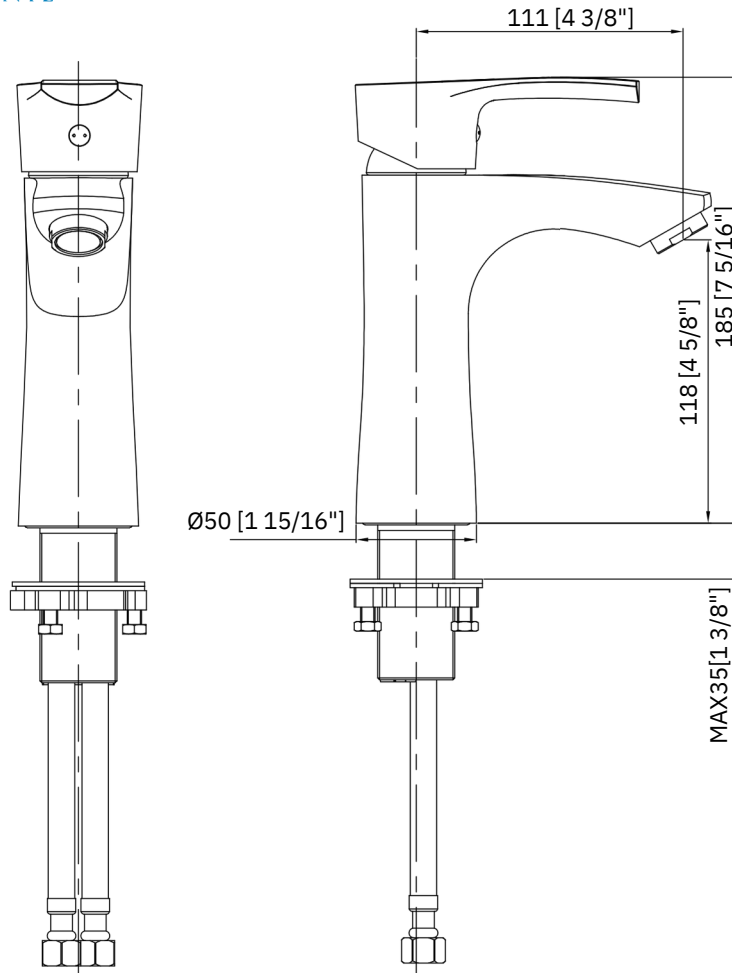

### Installation

- Single Hole

### Technical Information

All product dimensions are nominal

Spout Length: 4 3/8"

Spout Height: 4 5/8"

Overall Height: 7 5/16"

Flow Rate: 1.5 gal/min (8.3 l/min)

Pressure: 60 psi (4.1 bar)

Valve Body: Lead Free Brass