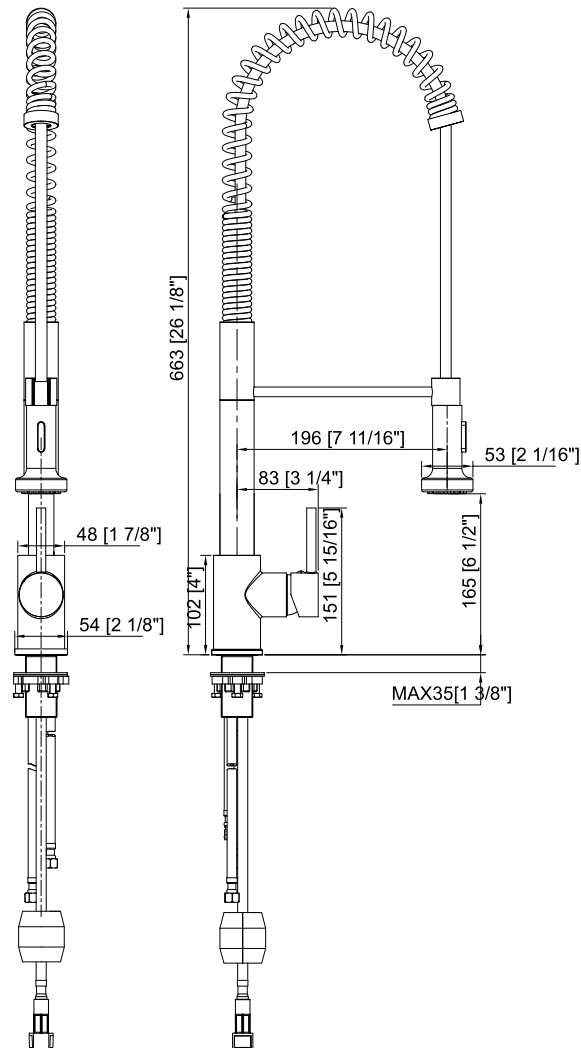

PL-8207 Fountain Series Kitchen Faucet

Features

- Single Lever Handle Allows for Both On/Off Activation
- Ceramic Disc Valves Exceed Industry Longevity Standards for a Lifetime of Durable Performance
- 1.8 gal/min (6.84 l/min) Maximum Flow Rate [Max at 60 psi (4.1 bar)]
- Hot/Cold Indexing on Handle
- Flexible Supplies for Simplified Installation
- Backflow Protection
- Pull Out Sprayer

Technical Information

All product dimensions are nominal

Spout Length: 7 11/16"

Spout Height: 6 1/2"

Overall Height: 26 1/8"

Flow Rate: 1.8 gal/min (6.84 l/min)

Pressure: 60 psi (4.1 bar)

Valve Body: Lead Free Brass