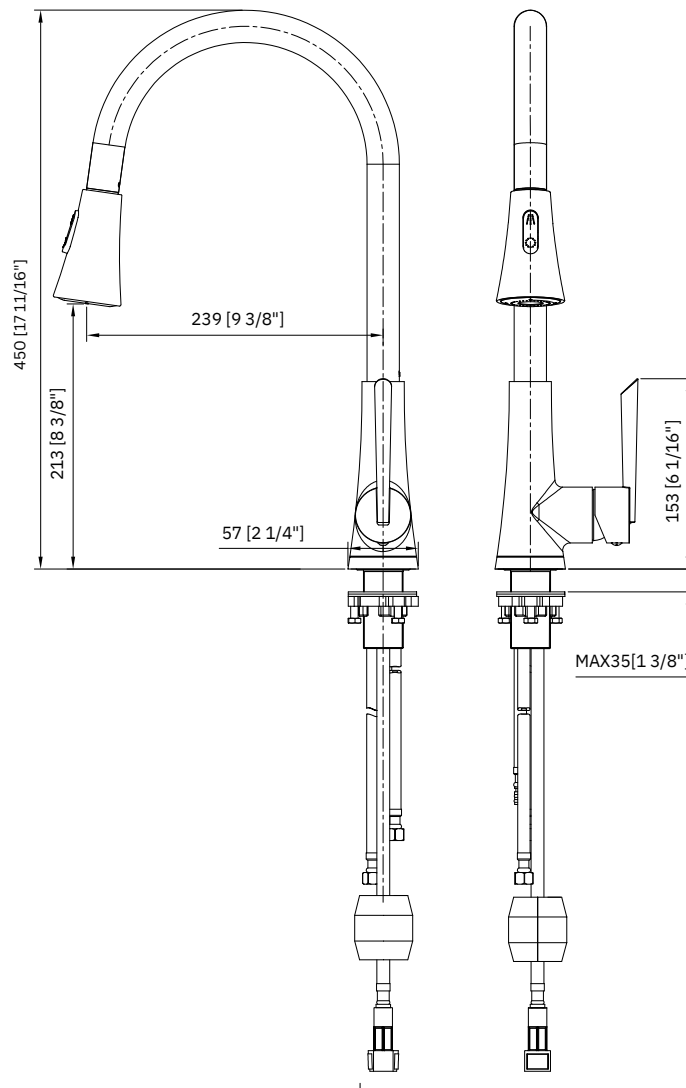

PL-8218

Fountain Series
Kitchen Faucet

Features

- Single Lever Handle Allows for Both On/Off Activation
- Ceramic Disc Valves Exceed Industry Longevity Standards for a Lifetime of Durable Performance
- 1.8 gal/min (6.84 l/min) Maximum Flow Rate [Max at 60 psi (4.1 bar)]
- Hot/Cold Indexing on Handle
- Flexible Supplies for Simplified Installation
- Backflow Protection
- Pull Out Sprayer

Fountain Series
Kitchen Faucet

Technical Information

All product dimensions are nominal

Spout Length: 9 3/8"

Spout Height: 8 3/8"

Overall Height: 17 11/16"

Flow Rate: 1.8 gal/min (6.84 l/min)

Pressure: 60 psi (4.1 bar)