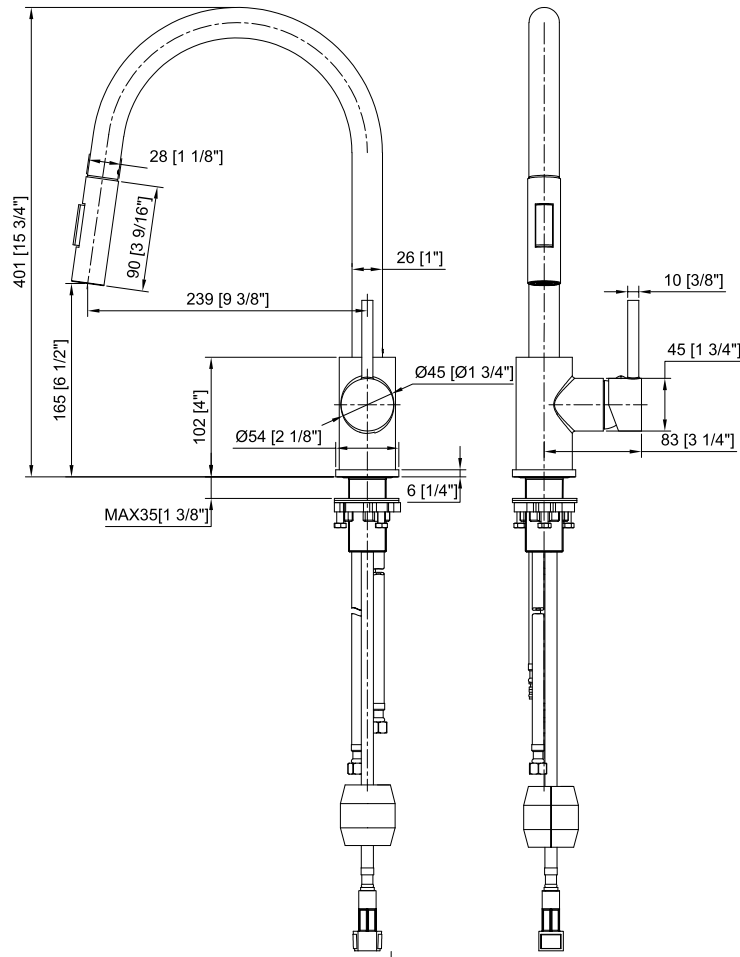

PL-8231

Fountain Series
Kitchen Faucet

Features

- Single Lever Handle Allows for Both On/Off Activation
- Ceramic Disc Valves Exceed Industry Longevity Standards for a Lifetime of Durable Performance
- 1.8 gal/min (6.84 l/min) Maximum Flow Rate [Max at 60 psi (4.1 bar)]
- Hot/Cold Indexing on Handle
- Flexible Supplies for Simplified Installation
- Backflow Protection
- Pull Out Sprayer

PL-8231

Fountain Series
Kitchen Faucet

Technical Information

All product dimensions are nominal

Spout Length: 9 3/8"

Spout Height: 6 1/2"

Overall Height: 15 3/4"

Flow Rate: 1.8 gal/min (6.84 l/min)

Pressure: 60 psi (4.1 bar)

Valve Body: Lead Free Brass

Drain Included: No

Installation Information

Install this product according to the installation instructions.

Limited Lifetime Warranty

See website for detailed warranty information.