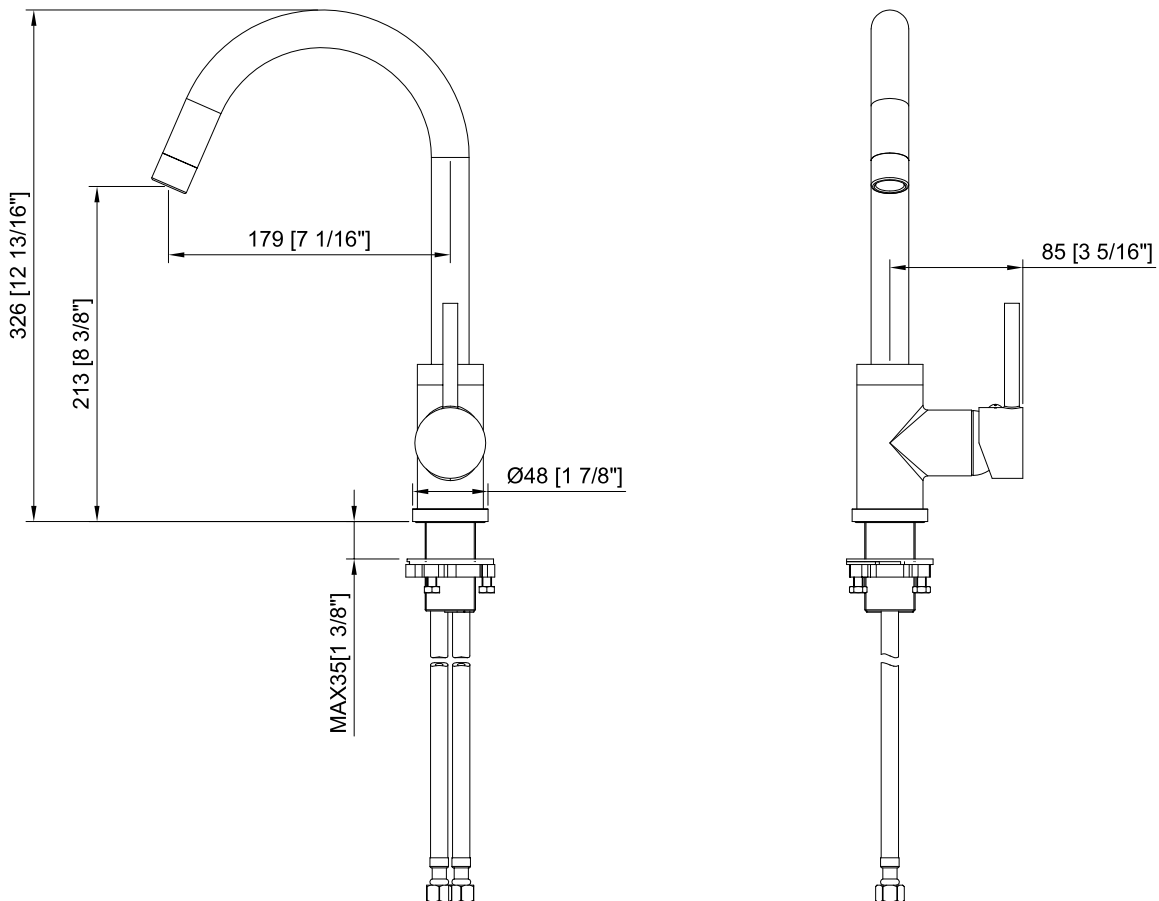

PL-8237

Fountain Series
Kitchen Faucet

Features

- Single Lever Handle Allows for Both On/Off Activation
- Ceramic Disc Valves Exceed Industry Longevity Standards for a Lifetime of Durable Performance
- 1.8 gal/min (6.84 l/min) Maximum Flow Rate [Max at 60 psi (4.1 bar)]
- Hot/Cold Indexing on Handle
- Flexible Supplies for Simplified Installation
- Backflow Protection

PL-8237

Fountain Series
Kitchen Faucet

Technical Information

All product dimensions are nominal

Spout Length: 7 1/16"

Spout Height: 8 3/8"

Overall Height: 12 13/16"

Flow Rate: 1.8 gal/min (6.84 l/min)

Pressure: 60 psi (4.1 bar)

Valve Body: Lead Free Brass

Drain Included: No

Installation Information

Install this product according to the installation instructions.

Limited Lifetime Warranty

See website for detailed warranty information.