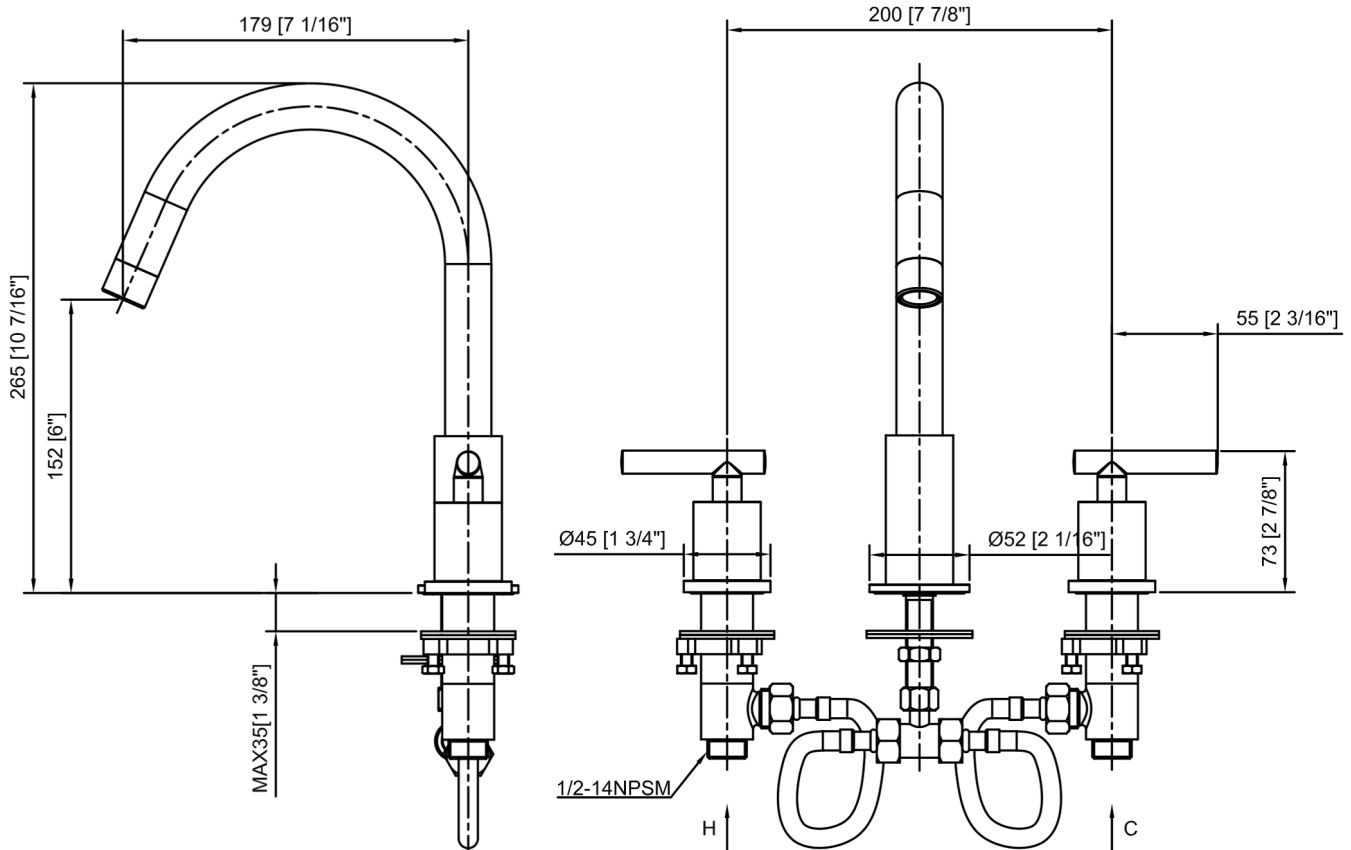

PL-8312

Cascade Series
Bathroom Faucet

Features

- Single Lever Handle Allows for Both On/Off Activation
- Ceramic Disc Valves Exceed Industry Longevity Standards for a Lifetime of Durable Performance
- 2.2 gal/min (8.3 l/min) Maximum Flow Rate [Max at 60 psi (4.1 bar)]
- Hot/Cold Indexing on Handles
- Flexible Supplies for Simplified Installation

Installation

- Three Hole, 8" Spread

Codes/Standards

- ADA Compliant

6140 Ulmerton Road Clearwater, FL 33760
Phone: (727) 388-9895
Fax: (727) 362-1281

For the most current Specification Sheet, go to www.buildpelican.com

PL-8312

Cascade Series
Bathroom Faucet

Technical Information

All product dimensions are nominal

8" Spread

Spout Length: 7 1/16"

Spout Height: 6"

Overall Height: 10 7/16"

Flow Rate: 2.2 gal/min (8.3 l/min)

Pressure: 60 psi (4.1 bar)

Valve Body: Lead Free Brass

Drain Included: No

Installation Information

Install this product according to the installation instructions.

Limited Lifetime Warranty