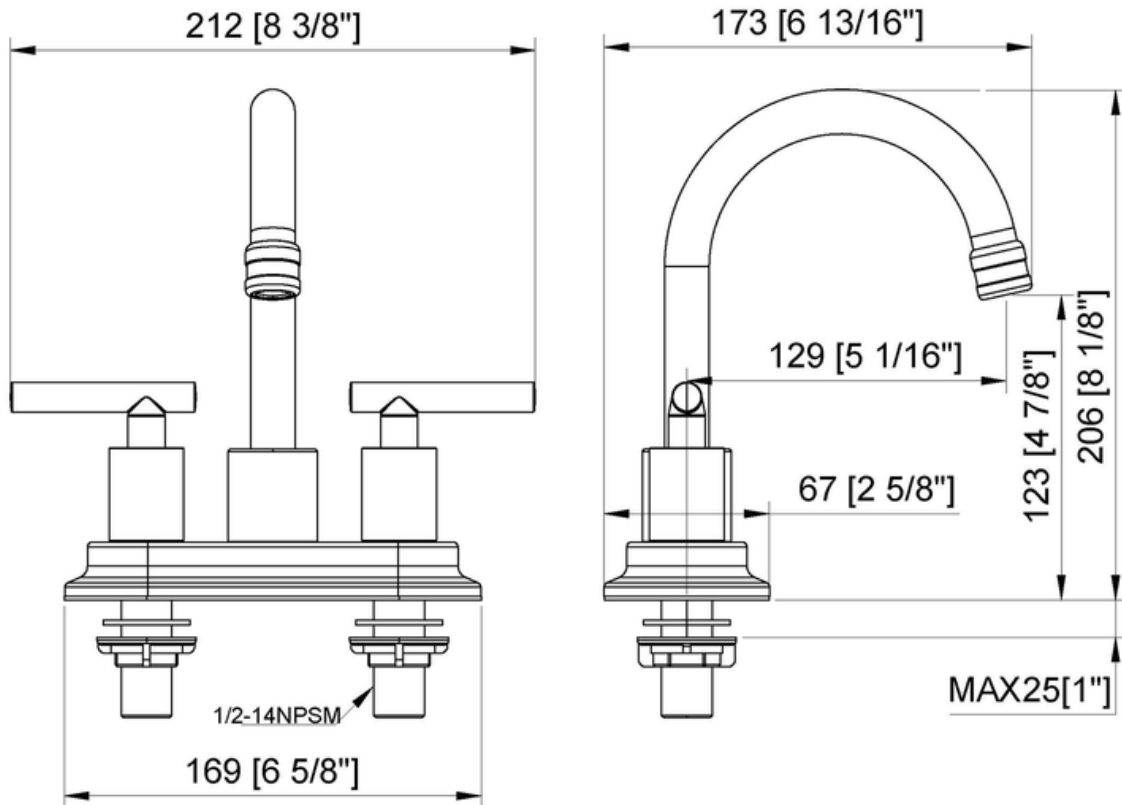

## Installation

- Centerset, 4" Spread

### Technical Information

All product dimensions are nominal

4" Spread

Spout Length: 5 1/16"

Spout Height: 4 7/8"

Overall Height: 8 1/8"

Flow Rate: 1.5 gal/min (5.7 l/min)

Pressure: 60 psi (4.1 bar)