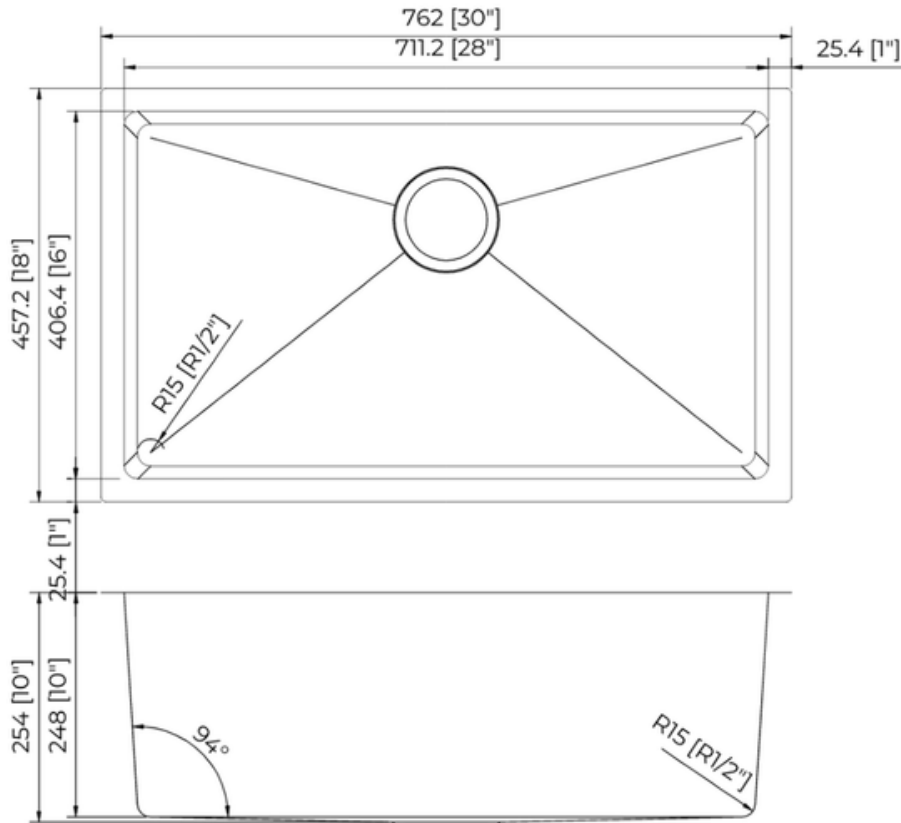

PL-GMB109 R15

Gunmetal Series
Stainless Steel Sink

Technical Information

All product dimensions are nominal

Exterior Measurements: 30" x 18" x 10"

Interior Measurements: 28" x 16" x 10"

Bowl Configuration: Single

Installation Information

Install this product according to the installation instructions.

Limited Lifetime Warranty

See website for detailed warranty information.

6140 Ulmerton Road Clearwater, FL 33760

Phone: (727) 388-9895

Fax: (727) 362-1281

For the most current Specification Sheet, go to www.pelicansinks.com