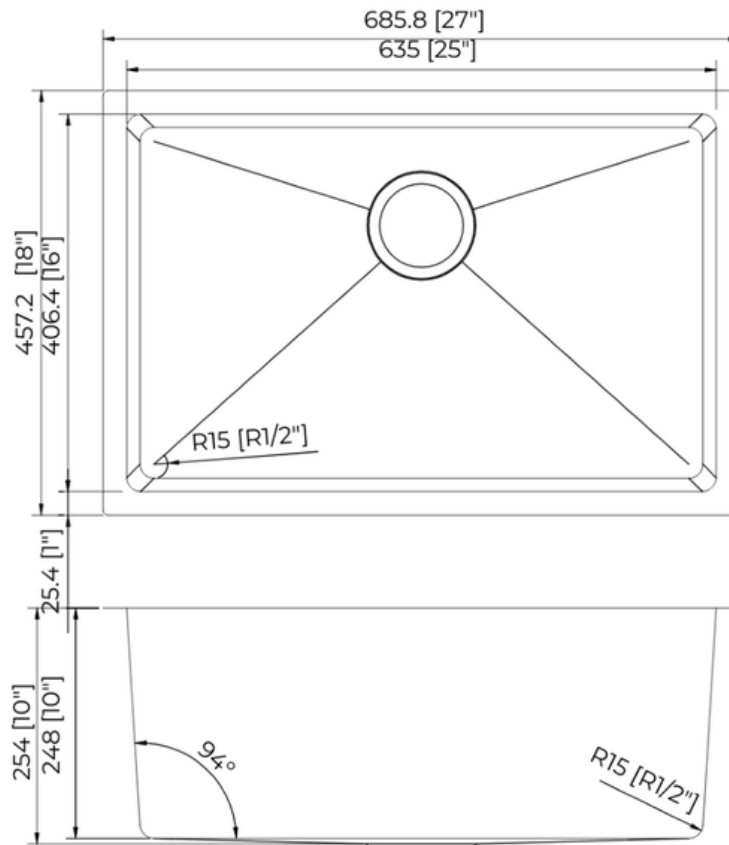

Phone: (727) 388-9895

Fax: (727) 362-1281

For the most current Specification Sheet, go to www.pelicansinks.com

PL-GMB111 R15

Gunmetal Series
Stainless Steel Sink

Technical Information

All product dimensions are nominal
Exterior Measurements: 27" x 18" x 10"
Interior Measurements: 25" x 16" x 10"
Bowl Configuration: Single