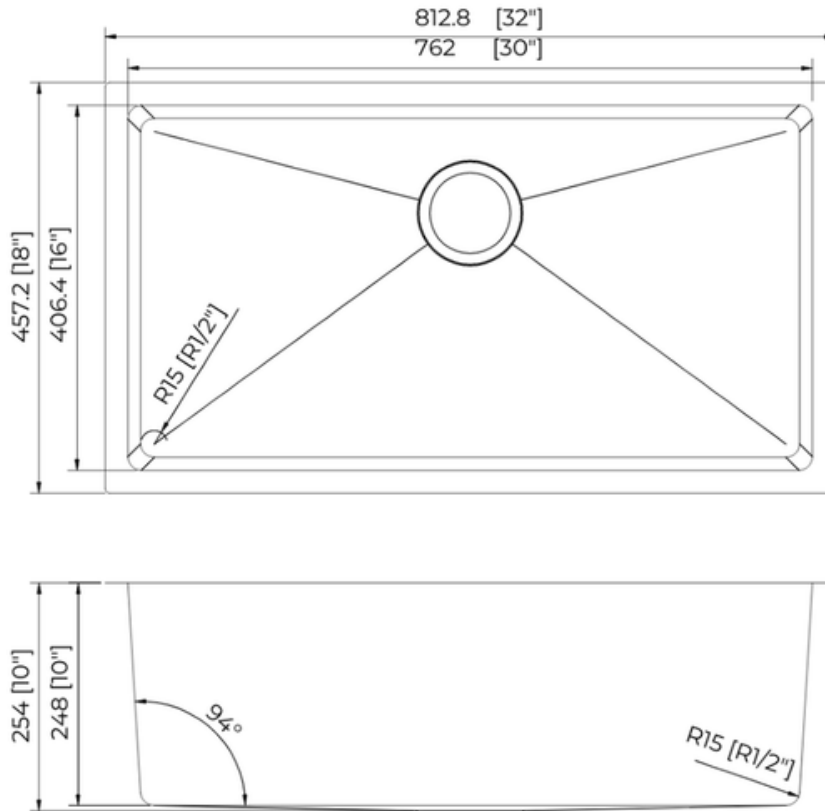

Material

- 16-Gauge Stainless Steel

Installation

- Undermount

Available Color/Finishes

Intended for reference only

Color

Description

Technical Information

All product dimensions are nominal

Exterior Measurements: 32" x 18" x 10"

Interior Measurements: 30" x 16" x 10"

Bowl Configuration: Single

Installation Information

Install this product according to the installation instructions.