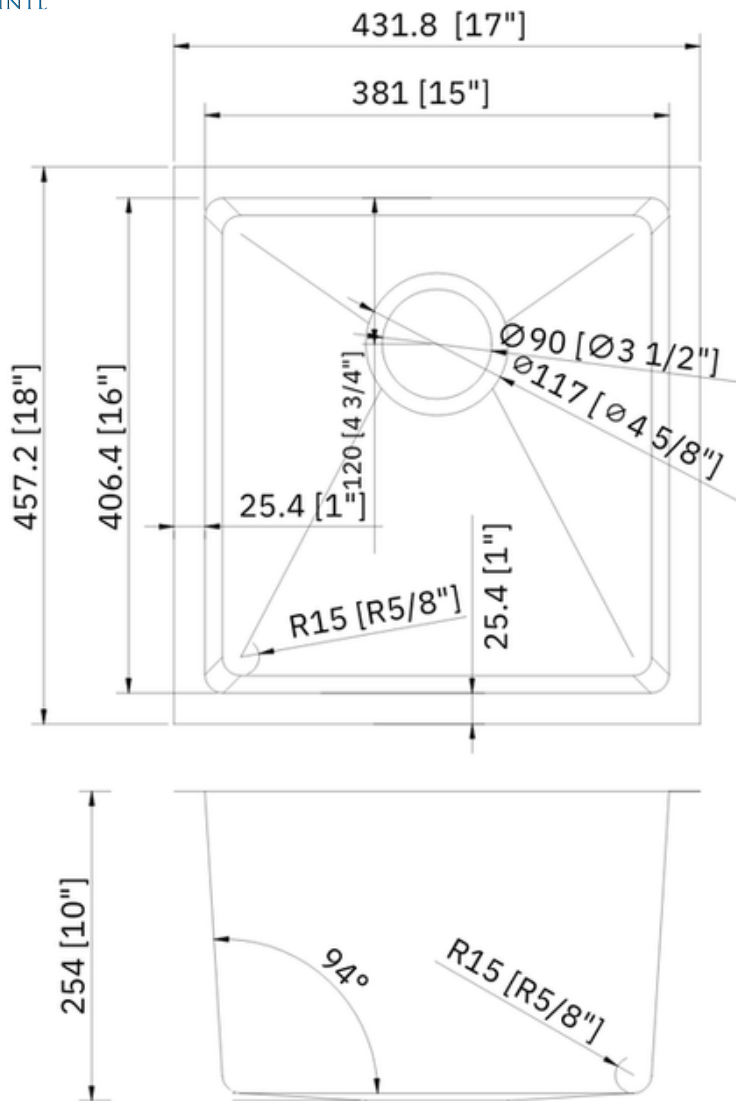

PL-HA104 R15 *Handmade Series* Stainless Steel Sink

Features

- Single Bowl
- Handcrafted Corners
- Fitted Sound Deadening Pads
- Creases at the Bottom
Promote Quick Draining
- Deep 10" Bowl Depth

Material

Handmade Series
Stainless Steel Sink

Technical Information

All product dimensions are nominal
Exterior Measurements: 17" x 18" x 10"
Interior Measurements: 15" x 16" x 10"
Bowl Configuration: Single

Installation Information