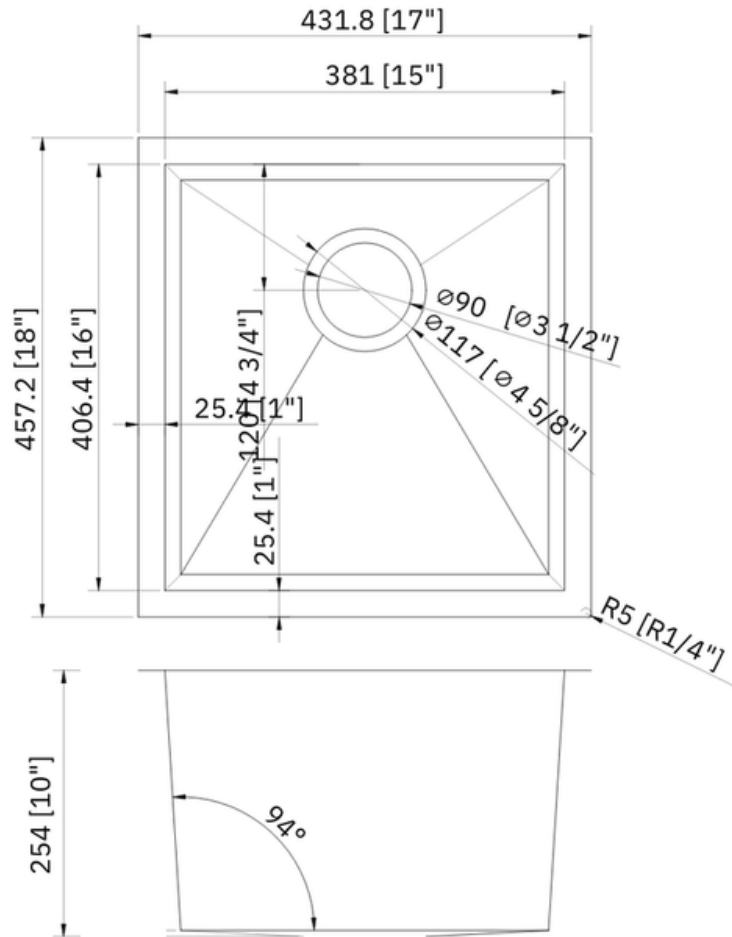

### Technical Information

All product dimensions are nominal  
Exterior Measurements: 17" x 18" x 10"  
Interior Measurements: 15" x 16" x 10"  
Bowl Configuration: Single