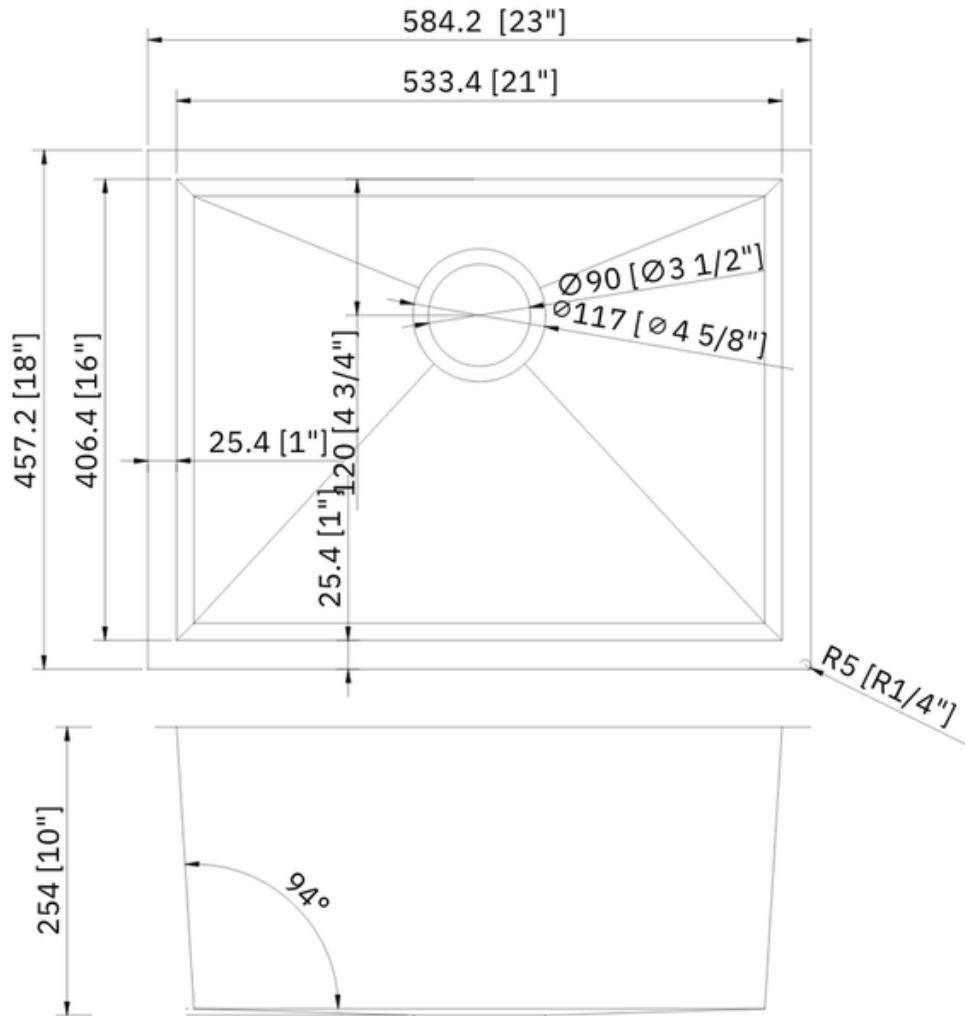

PL-HA108 R0

Handmade Series
Stainless Steel Sink

Features

- Single Bowl
- Handcrafted Corners
- Fitted Sound Deadening Pads
- Creases at the Bottom
Promote Quick Draining
- Deep 10" Bowl Depth

Material

- 16-Gauge Stainless Steel
- 18-Gauge Stainless Steel

Technical Information

All product dimensions are nominal
Exterior Measurements: 23" x 18" x 10"
Interior Measurements: 21" x 16" x 10"
Bowl Configuration: Single

Installation Information

Install this product according to the installation instructions.