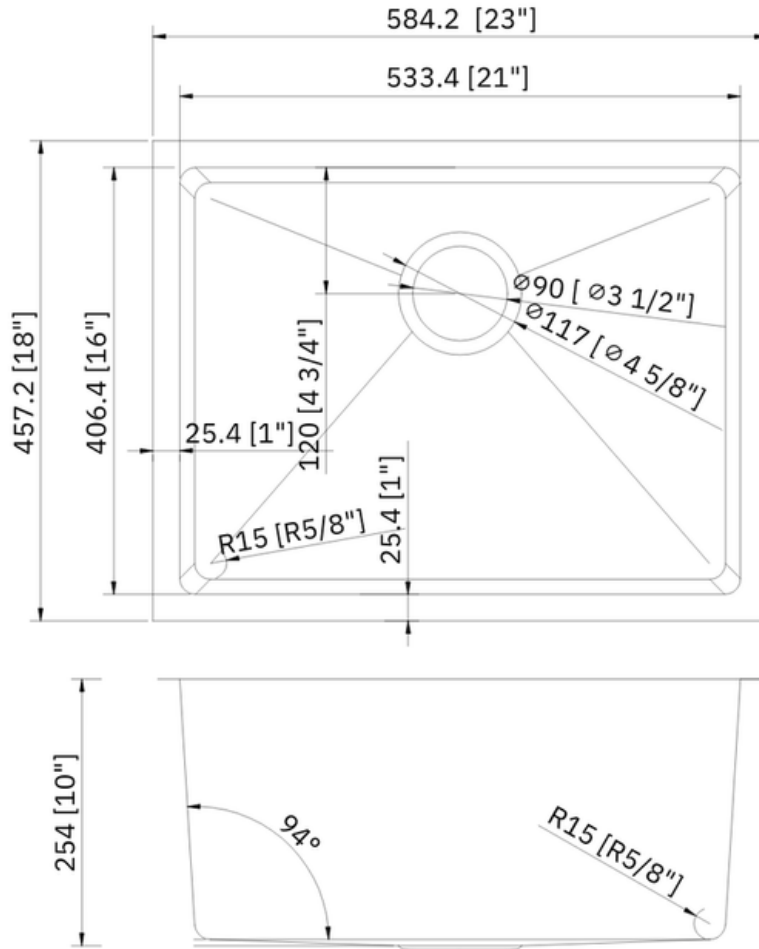

PL-HA108 R15 *Handmade Series* Stainless Steel Sink

Features

- Single Bowl
- Handcrafted Corners
- Fitted Sound Deadening Pads
- Creases at the Bottom
Promote Quick Draining
- Deep 10" Bowl Depth

Material

Handmade Series
Stainless Steel Sink

Technical Information

All product dimensions are nominal
Exterior Measurements: 23" x 18" x 10"
Interior Measurements: 21" x 16" x 10"
Bowl Configuration: Single

Installation Information