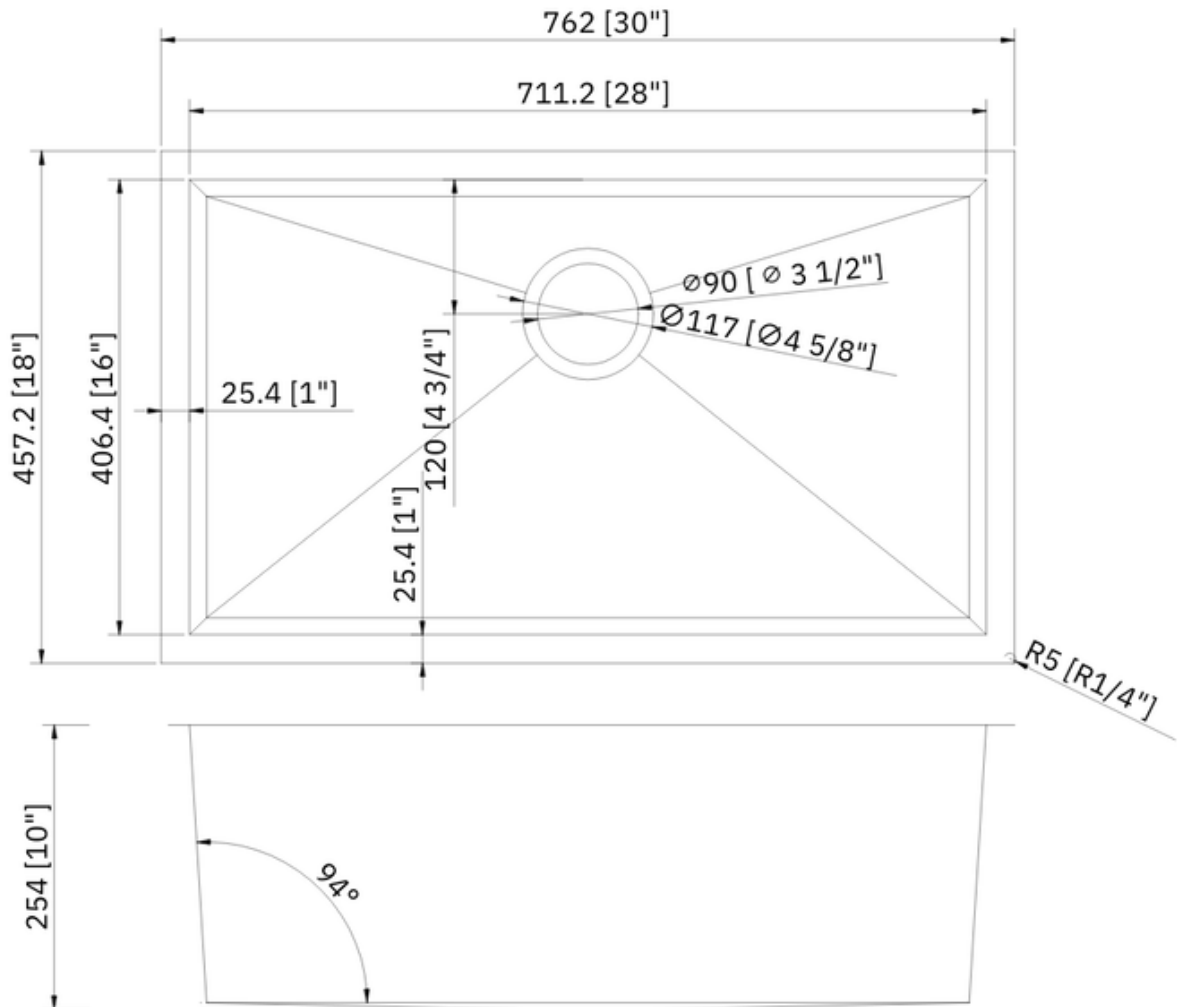

PL-HA109 R0 *Handmade Series* Stainless Steel Sink

Features

- Single Bowl
- Handcrafted Corners
- Fitted Sound Deadening Pads
- Creases at the Bottom
Promote Quick Draining
- Deep 10" Bowl Depth

Material

- 16-Gauge Stainless Steel
- 18-Gauge Stainless Steel

Installation

- Undermount

6140 Ulmerton Road Clearwater, FL 33760

Phone: (727) 388-9895

Fax: (727) 362-1281

For the most current Specification Sheet, go to www.pelicansinks.com

PL-HA109 R0

Handmade Series
Stainless Steel Sink

Technical Information

All product dimensions are nominal

Exterior Measurements: 30" x 18" x 10"

Interior Measurements: 28" x 16" x 10"

Bowl Configuration: Single