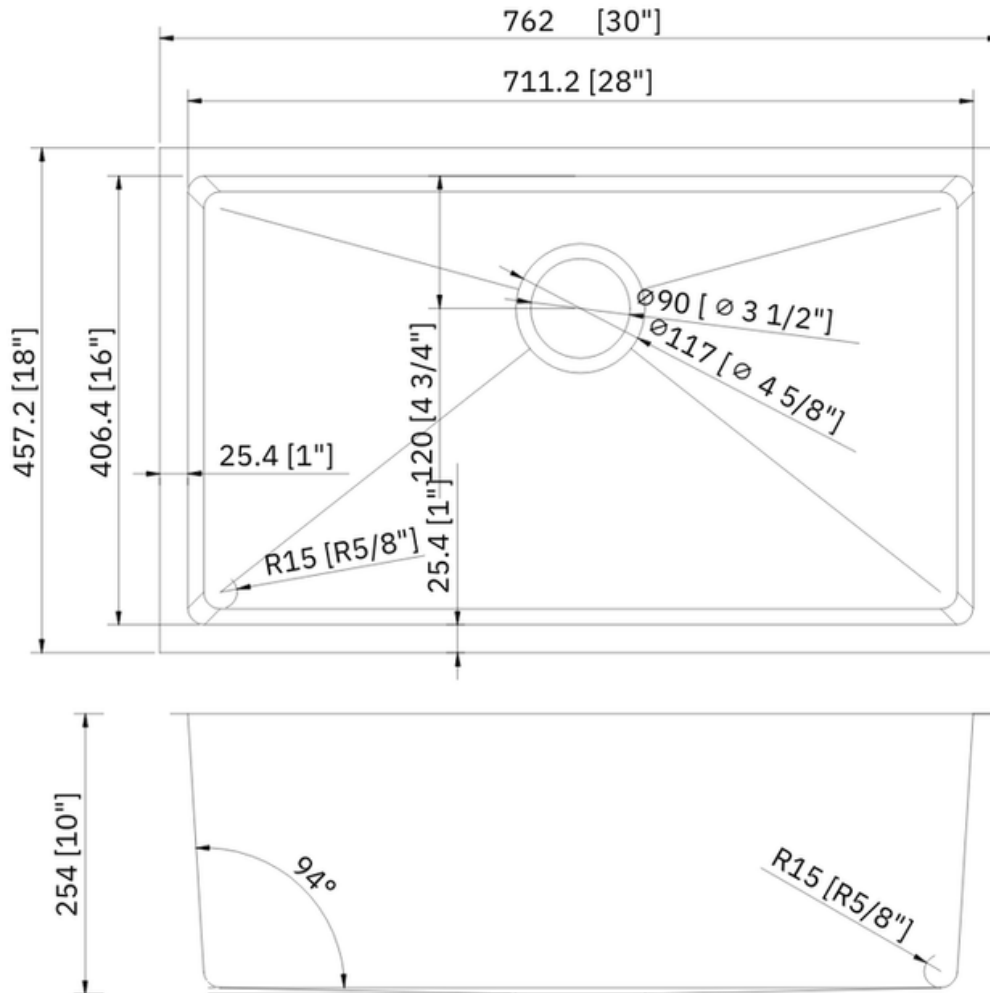

PL-HA109 R15 *Handmade Series* Stainless Steel Sink

Features

- Single Bowl
- Handcrafted Corners
- Fitted Sound Deadening Pads
- Creases at the Bottom
Promote Quick Draining
- Deep 10" Bowl Depth

Material

Handmade Series
Stainless Steel Sink

Technical Information

All product dimensions are nominal

Exterior Measurements: 30" x 18" x 10"

Interior Measurements: 28" x 16" x 10"

Bowl Configuration: Single

Installation Information