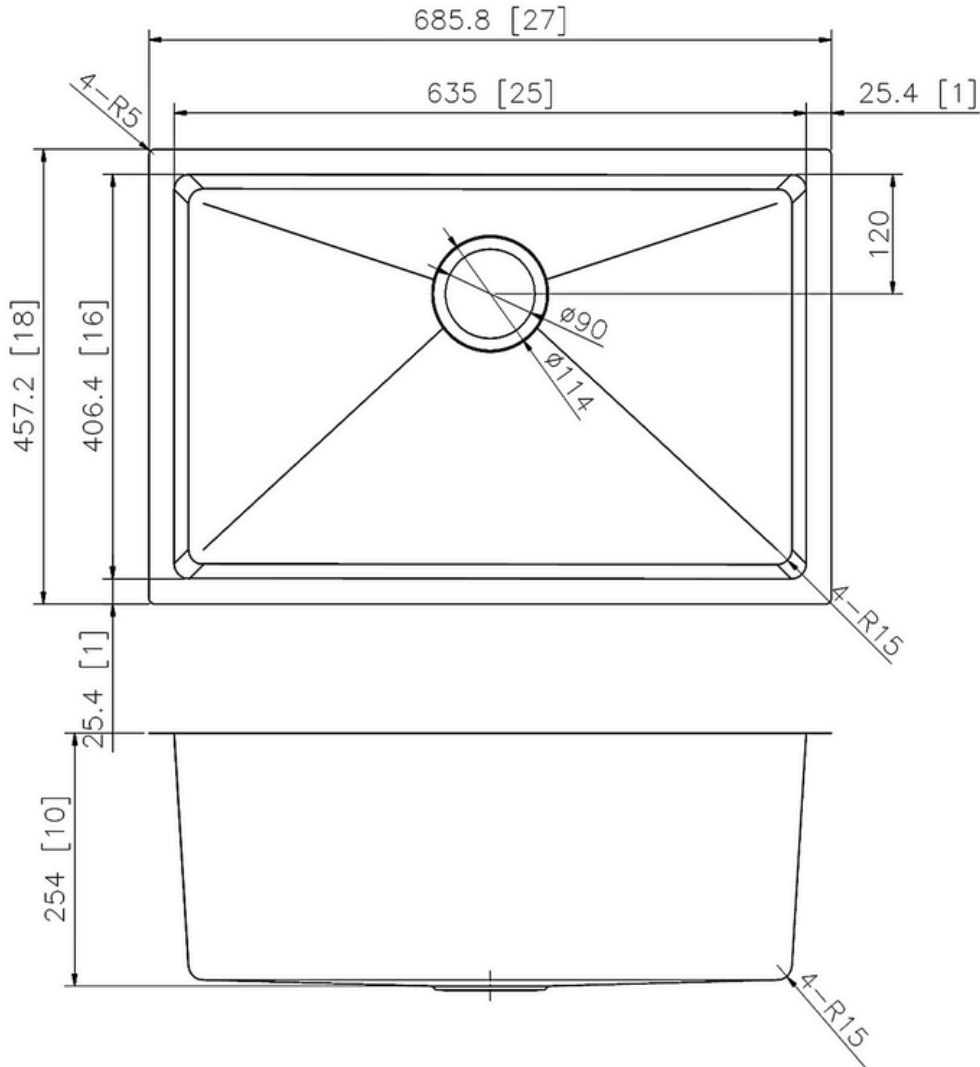

PL-HA111 R15 *Handmade Series* Stainless Steel Sink

Features

- Single Bowl
- Handcrafted Corners
- Fitted Sound Deadening Pads
- Creases at the Bottom
Promote Quick Draining
- Deep 10" Bowl Depth

Material

- 16-Gauge Stainless Steel
- 18-Gauge Stainless Steel

Installation

- Undermount

6140 Ulmerton Road Clearwater, FL 33760
Phone: (727) 388-9895
Fax: (727) 362-1281

For the most current Specification Sheet, go to www.buildpelican.com

PL-HA111 R15
Handmade Series
Stainless Steel Sink

Technical Information

All product dimensions are nominal
Exterior Measurements: 27" x 18" x 10"
Interior Measurements: 25" x 16" x 10"
Bowl Configuration: Single