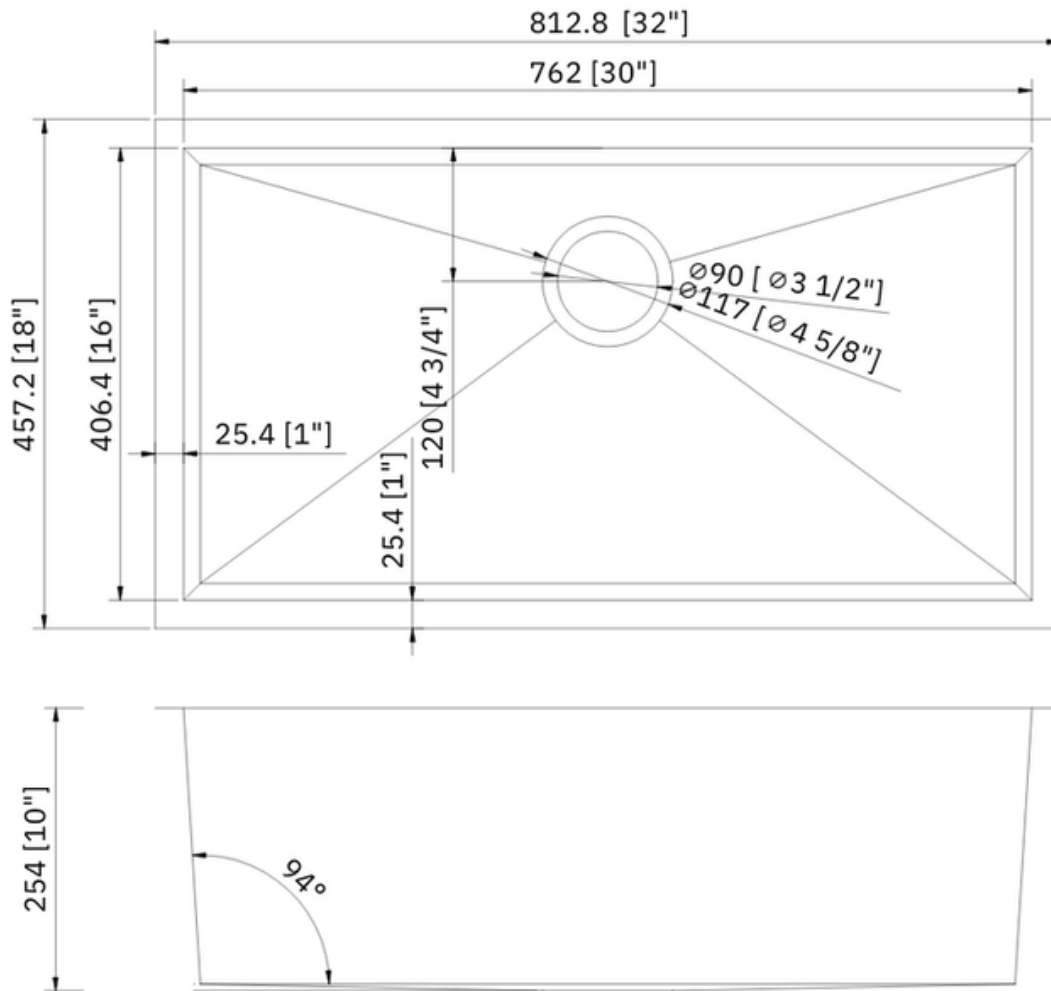

PL-HA115 R0

Handmade Series
Stainless Steel Sink

Features

- Single Bowl
- Handcrafted Corners
- Fitted Sound Deadening Pads
- Creases at the Bottom
Promote Quick Draining
- Deep 10" Bowl Depth

Material

- 16-Gauge Stainless Steel
- 18-Gauge Stainless Steel

Technical Information

All product dimensions are nominal
Exterior Measurements: 32" x 18" x 10"
Interior Measurements: 30" x 16" x 10"
Bowl Configuration: Single

Installation Information

Install this product according to the installation instructions.