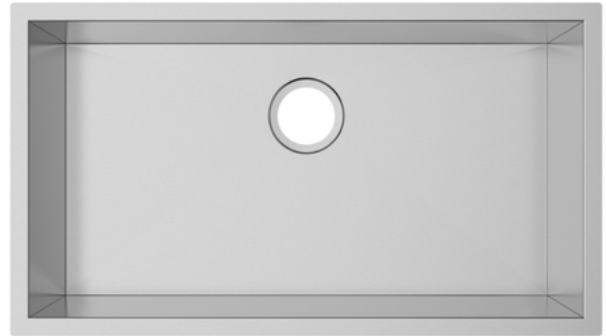

PL-HA115 R0

Handmade Series
Stainless Steel Sink

Features

- Single Bowl
- Handcrafted Corners
- Fitted Sound Deadening Pads
- Creases at the Bottom
Promote Quick Draining
- Deep 10" Bowl Depth

Material

- 16-Gauge Stainless Steel
- 18-Gauge Stainless Steel

Technical Information

All product dimensions are nominal
Exterior Measurements: 32" x 18" x 10"
Interior Measurements: 30" x 16" x 10"
Bowl Configuration: Single

Installation Information

Install this product according to the installation instructions.